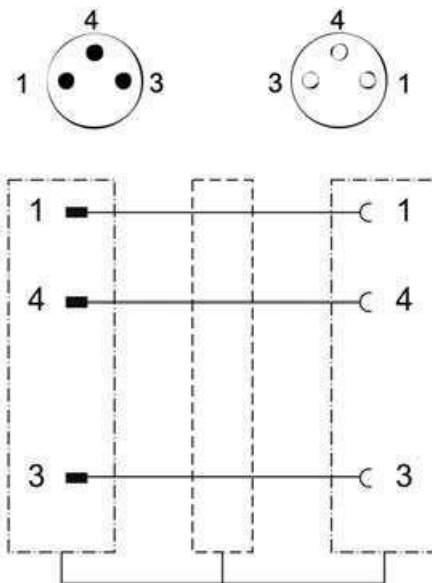

03.10.2009 – Subject to technical modification

Part-No. 457850

USA: LUTZE INC.

13330 South Ridge Drive • Charlotte, NC 28273, USA
Tel. +1 (704) 504-0222 • Fax +1 (704) 504-0223
www.lutze.com • info@lutze.com

United Kingdom: LÜTZE Ltd.

Unit 3, Sandy Hill Park
Sandy Way, Amington • GB-Tamworth, Staffs B77 4DU
Tel. +44 (0)1827 31333-0 • Fax +44 (0)1827 31333-2
www.lutze.com • sales.gb@lutze.co.uk