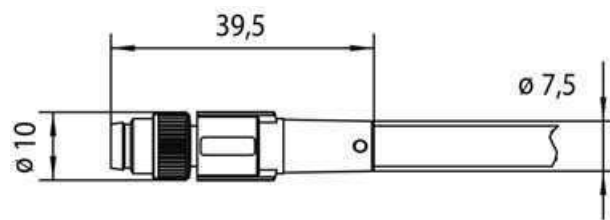

Technical data sheet • Actuator sensor interface

Gasket	NBR
Cable construction	3 × 0.25 mm² (32 × 0.1)
Cable jacket	PUR, RAL 9001 black
Conductor insulation	PVC coloured
Cable diameter	5.0 mm
Bending radius	15 x cable diameter
Storage temperature range	-30 °C–90 °C
Temperature range connector	-25 °C – 90 °C
Temperature range cable fixed	-25 °C–80 °C
Temperature range cable moving	-5 °C–80 °C
Weight (kg/piece)	0.160
Approvals	cULus
PU	10

Dimensions

PIN assignment