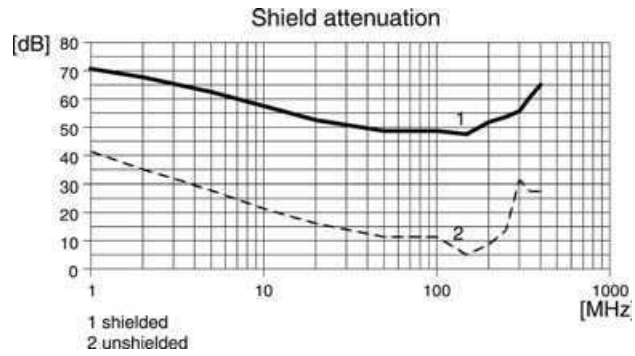

Action chart

Logo

03.10.2009 – Subject to technical modification

Part-No. 457850

USA: LUTZE INC.

13330 South Ridge Drive • Charlotte, NC 28273, USA
Tel. +1 (704) 504-0222 • Fax +1 (704) 504-0223
www.lutze.com • info@lutze.com

United Kingdom: LÜTZE Ltd.

Unit 3, Sandy Hill Park
Sandy Way, Amington • GB-Tamworth, Staffs B77 4DU
Tel. +44 (0)1827 31333-0 • Fax +44 (0)1827 31333-2
www.lutze.com • sales.gb@lutze.co.uk