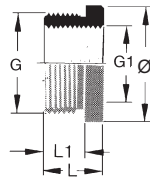

Technical data sheet · Metal accessory reducing ring RR

Dimensions