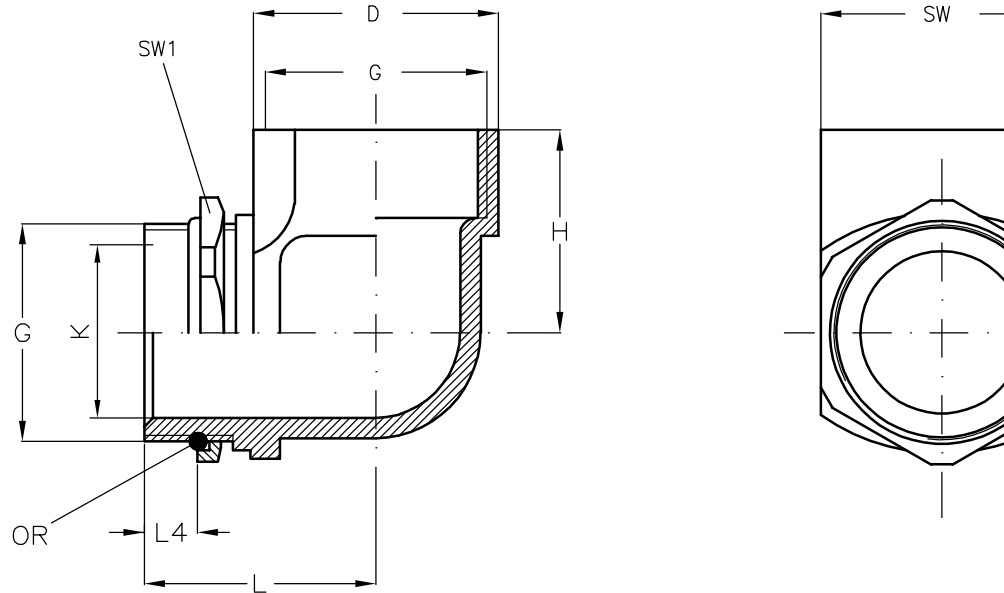

Technical data sheet · Plastic elbow fitting AWK-P

L	38.5 mm
SW	41 mm
SW 1 = across flats	46 mm

General

PU	1 piece

Dimensions

24.11.2007 – Subject to technical modification

Part-No. 600275

USA: LUTZE INC.

13330 South Ridge Drive • Charlotte, NC 28273
Tel.: +1 (704) 504-0222 • Fax: +1 (704) 504-0223
www.lutze.com • info@lutze.com

United Kingdom: LÜTZE Ltd.

Unit 3 Sandy Hill Park
Sandy Way, Amington • GB-Tamworth, Staffs, B77 4DU
Tel.: +44 (0)1827 31333-0 • Fax: +44 (0)1827 31333-2
www.lutze.com • sales.gb@lutze.co.uk