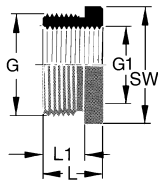

Technical data sheet · Plastic accessory reducing ring RR, metric

---

Dimensions