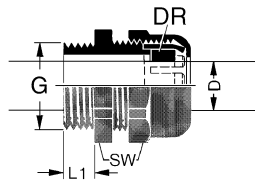

## Technical data

Clamping range D	13 – 18 mm
Approvals	UL
Protection class	IP68
	Up to 5 bar
Thread form	PG
Thread G	PG 21
SW	33 mm
L1	11 mm

# Technical data sheet · TOP-T-P gray

---

## Dimensions

---