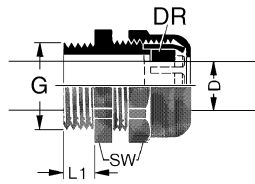

## Technical data

Clamping range D	18 – 25 mm
Approvals	UL
Protection class	IP68
	Up to 5 bar
Thread form	PG
Thread G	PG 29
SW	42 mm
L1	11 mm

# Technical data sheet · TOP-T-P gray

---

## Dimensions

---