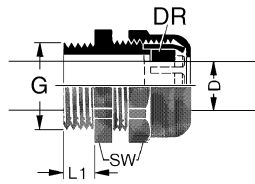

Technical data sheet · TOP-T-P black

Cable fittings and accessories

Identification	Type	TOP-T-P PG16 SW
	Part-No.	600864
Use/Application/Characteristics		
Characteristics	<ul style="list-style-type: none">• – PG –• Cable fitting with hexagon base• Strain relief and seal	
Technical data		
Clamping range D	10 – 14 mm	
Approvals	UL	
Protection class	IP68	
	Up to 5 bar	
Thread form	PG	
Thread G	PG 16	
SW	27 mm	
L1	10 mm	
Construction		
Description	TOP-T-P PG16 SW	
Material	PA 6.6-V-2	
Material sealing ring	NBR	
Color	black RAL 9005	

Technical data sheet · TOP-T-P black

General

PU 50 Quantity

Dimensions

Symbols

28.01.2017 – Subject to technical modification

Part-No. 600864

USA: LUTZE INC.