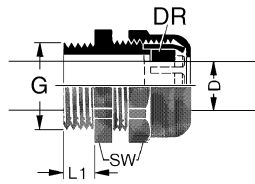

Technical data

Clamping range D	13 – 18 mm
Approvals	UL
Protection class	IP68
	Up to 5 bar
Thread form	PG
Thread G	PG 21
SW	33 mm
L1	11 mm

Construction

Description	TOP-T-P PG21 SW
Material	PA 6.6-V-2
Material sealing ring	NBR
Color	black RAL 9005

Technical data sheet · TOP-T-P black

General

PU 25 Quantity

Dimensions

Symbols

28.01.2017 – Subject to technical modification

Part-No. 600865

USA: LUTZE INC.