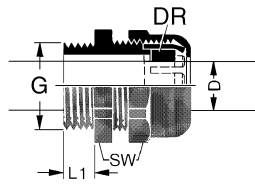

Technical data

Clamping range D	18 – 25 mm
Approvals	UL
Protection class	IP68
	Up to 5 bar
Thread form	PG
Thread G	PG 29
SW	42 mm
L1	11 mm

Construction

Description	TOP-T-P PG29 SW
Material	PA 6.6-V-2
Material sealing ring	NBR
Color	black RAL 9005

Technical data sheet · TOP-T-P black

General

PU 25 Quantity

Dimensions

Symbols

28.01.2017 – Subject to technical modification

Part-No. 600866

USA: LUTZE INC.