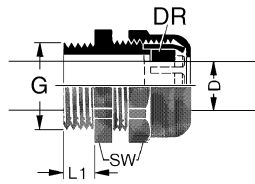

Technical data

Clamping range D	30 – 38 mm
Approvals	UL
Protection class	IP68
	Up to 5 bar
Thread form	PG
Thread G	PG 42
SW	60 mm
L1	13 mm

Construction

Description	TOP-T-P PG42 SW
Material	PA 6.6-V-2
Material sealing ring	NBR
Color	black RAL 9005

Technical data sheet · TOP-T-P black

General

PU 5 Quantity

Dimensions

Symbols

28.01.2017 – Subject to technical modification

Part-No. 600868

USA: LUTZE INC.