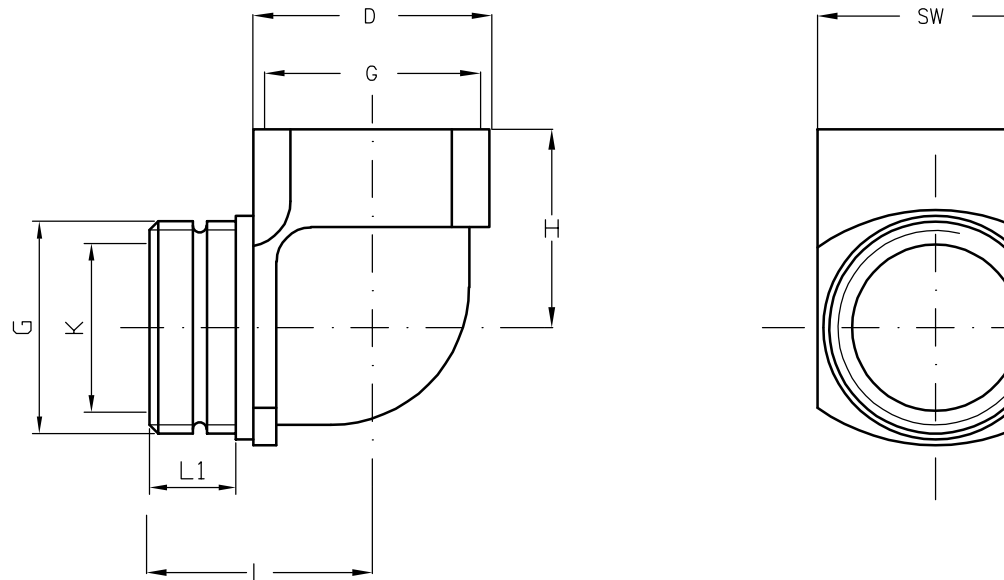

Technical data sheet · Plastic elbow fitting AW-P

General

PU

1 piece

Dimensions

24.11.2007 – Subject to technical modification

Part-No. 601252

USA: LUTZE INC.

13330 South Ridge Drive • Charlotte, NC 28273
Tel.: +1 (704) 504-0222 • Fax: +1 (704) 504-0223
www.lutze.com • info@lutze.com

United Kingdom: LÜTZE Ltd.

Unit 3 Sandy Hill Park
Sandy Way, Amington • GB-Tamworth, Staffs, B77 4DU
Tel.: +44 (0)1827 31333-0 • Fax: +44 (0)1827 31333-2
www.lutze.com • sales.gb@lutze.co.uk