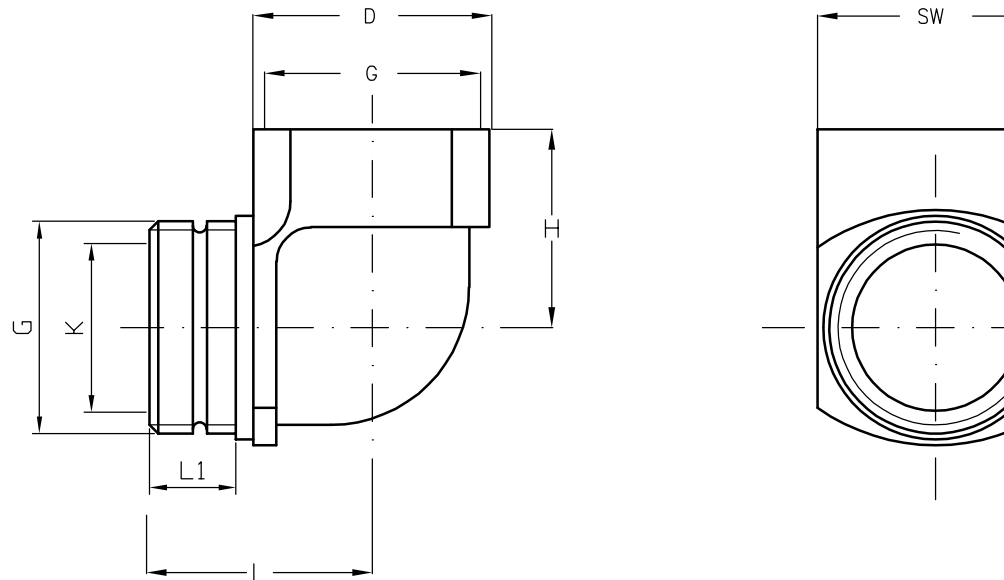

Technical data sheet · Plastic elbow fitting AW-P

Cable fittings and accessories

Identification	Type	AW-P PG 16
	Part-No.	601255
Use/Area of application		
Properties	• Elbow fitting	
Technical data		
Strain relief	No	
Material	Polyamide 6 GF 30	
Colour	grey	
SW	27 mm	
weight approx.	1.35 kg/100 piece	
Thread	PG 16	
Design		
D	27.0 mm	
G	PG 16	
H	25.0 mm	
K	17.0 mm	
L 1	13.0 mm	
L	29.5 mm	
SW	27 mm	

United Kingdom: LÜTZE Ltd.

Unit 3 Sandy Hill Park
Sandy Way, Amington • GB-Tamworth, Staffs, B77 4DU
Tel.: +44 (0)1827 31333-0 • Fax: +44 (0)1827 31333-2
www.lutze.com • sales.gb@lutze.co.uk

Technical data sheet · Plastic elbow fitting AW-P

General

PU

1 piece

Dimensions

24.11.2007 – Subject to technical modification

Part-No. 601255

USA: LUTZE INC.

13330 South Ridge Drive • Charlotte, NC 28273
Tel.: +1 (704) 504-0222 • Fax: +1 (704) 504-0223
www.lutze.com • info@lutze.com