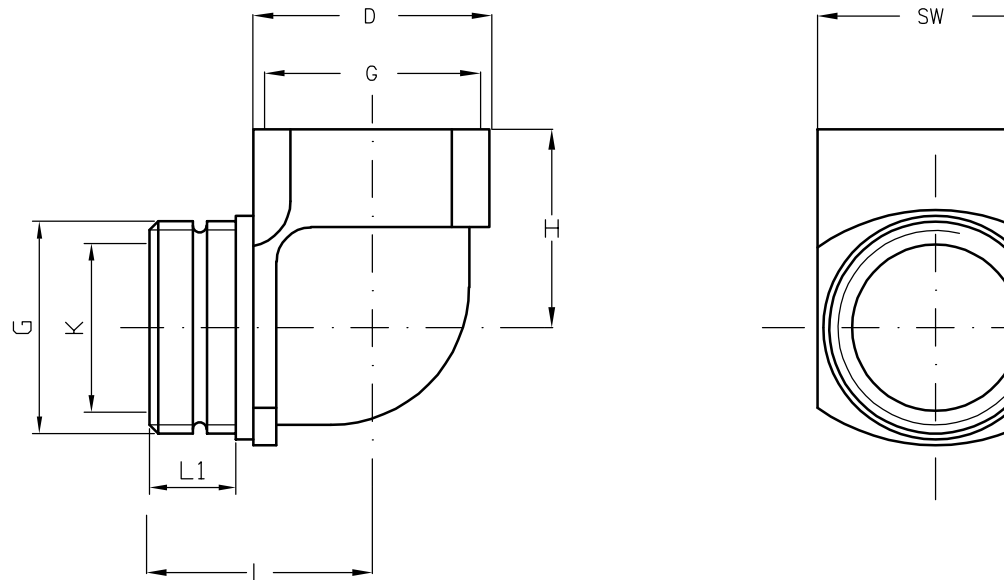

Technical data sheet · Plastic elbow fitting AW-P

Cable fittings and accessories

Identification	Type	AW-P PG 21
	Part-No.	601257
Use/Area of application		
Properties	• Elbow fitting	
Technical data		
Strain relief	No	
Material	Polyamide 6 GF 30	
Colour	grey	
SW	32 mm	
weight approx.	2.14 kg/100 piece	
Thread	PG 21	
Design		
D	32.0 mm	
G	PG 21	
H	30.0 mm	
K	22.0 mm	
L 1	15.0 mm	
L	34.5 mm	
SW	32 mm	

United Kingdom: LÜTZE Ltd.

Unit 3 Sandy Hill Park
Sandy Way, Amington • GB-Tamworth, Staffs, B77 4DU
Tel.: +44 (0)1827 31333-0 • Fax: +44 (0)1827 31333-2
www.lutze.com • sales.gb@lutze.co.uk

Technical data sheet · Plastic elbow fitting AW-P

General

PU

1 piece

Dimensions

24.11.2007 – Subject to technical modification

Part-No. 601257

USA: LUTZE INC.

13330 South Ridge Drive • Charlotte, NC 28273
Tel.: +1 (704) 504-0222 • Fax: +1 (704) 504-0223
www.lutze.com • info@lutze.com