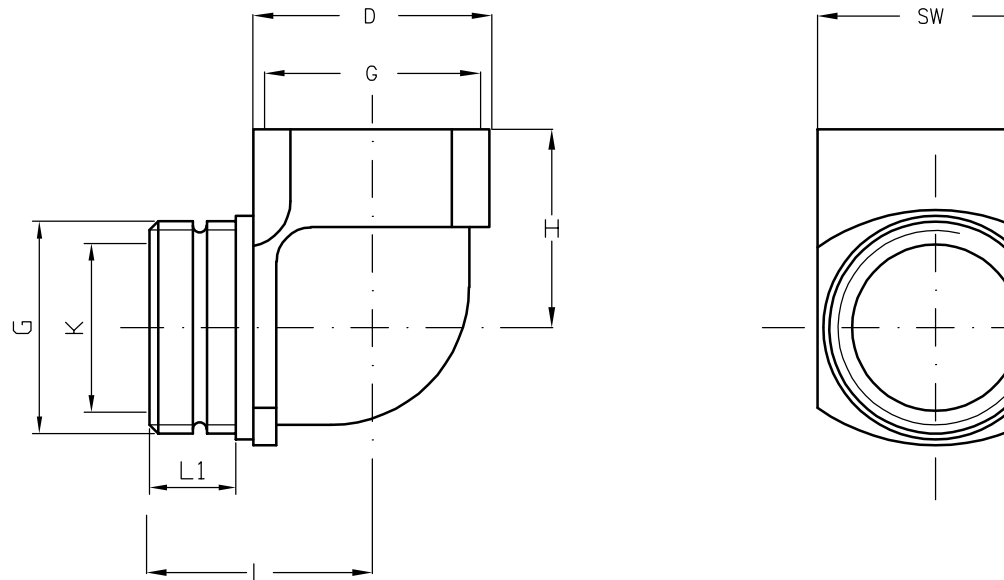

Technical data

Strain relief	No
Material	Polyamide 6 GF 30
Colour	grey
SW	41 mm
weight approx.	3.48 kg/100 piece
Thread	PG 29

Design

D	41.0 mm
G	PG 29
H	34.5 mm
K	29.0 mm
L 1	15.0 mm
L	38.5 mm
SW	41 mm

24.11.2007 – Subject to technical modification

Systematic Technology

Technical data sheet · Plastic elbow fitting AW-P

General

PU

1 piece

Dimensions

24.11.2007 – Subject to technical modification

Part-No. 601258