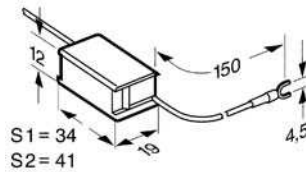

<b>Identification</b>	Type	LRC-S2-0414 AC 230V 10VA
	Part-No.	700414
<b>Technical data</b>		
Function type	Suppressor for Switch Gear	
Protection device	RC module	
Nominal voltage	AC 115–230 V	
Nominal voltage $U_N$	AC 230 V	
Rated frequency	50–60 Hz	
Holding capacitance	10 VA	
Type of connecting lead	LIY 0.5 mm <sup>2</sup>	
Length of connecting lead (M)	0.15 M	
Connecting lead	length 150 mm, cross section 0.5 mm <sup>2</sup>	
<b>General</b>		
Form	S2	
Pottant	2-components	
Housing material	PPO	
Protection class	IP 67	
Field installation	Insert in the rail profile or attach with retaining clips to the connection wires. (Accessories)	
Termination	Fork-type cable lug M4	
Operation temperature range	0 °C – 60 °C	
Storage temperature range	-20 °C ... 80 °C	

## Technical data sheet • Suppression Technology

Dimensions (w × h × d)	41.0 × 19.0 × 12.0 mm
Weight (kg/piece)	0.014
Approvals	cURus

### Dimensions