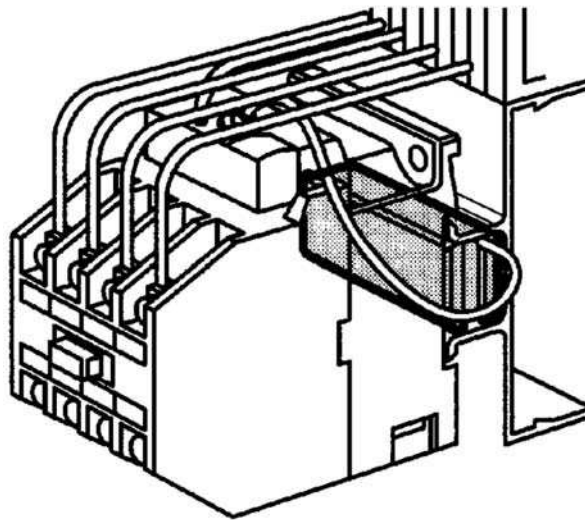

Technical data sheet • Suppression Technology

Dimensions (w × h × d)	41.0 × 19.0 × 12.0 mm
Weight (kg/piece)	0.014
Approvals	cURus

Dimensions

PIN assignment

Mounting diagram

Symbols

Accessories

Accessories	Color	Article number	Description
Retaining clip for type S1	700409	For the mounting to the connection wires	100
Retaining clip for type S2	700419	For the mounting to the connection wires	100

28.01.2017 – Subject to technical modification

Part-No. 700414

USA: LUTZE INC.

13330 South Ridge Drive • Charlotte, NC 28273, USA
Tel. +1 (704) 504-0222 • Fax +1 (704) 504-0223
www.lutze.com • info@lutze.com

United Kingdom: LÜTZE Ltd.

Unit 3, Sandy Hill Park
Sandy Way, Amington • GB-Tamworth, Staffs B77 4DU
Tel. +44 (0)1827 31333-0 • Fax +44 (0)1827 31333-2
www.lutze.com • sales.gb@lutze.co.uk

SYSTEMATIC TECHNOLOGY