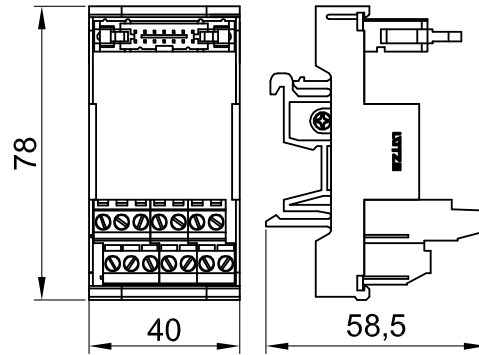

Technical data sheet • Function module

Dimensions