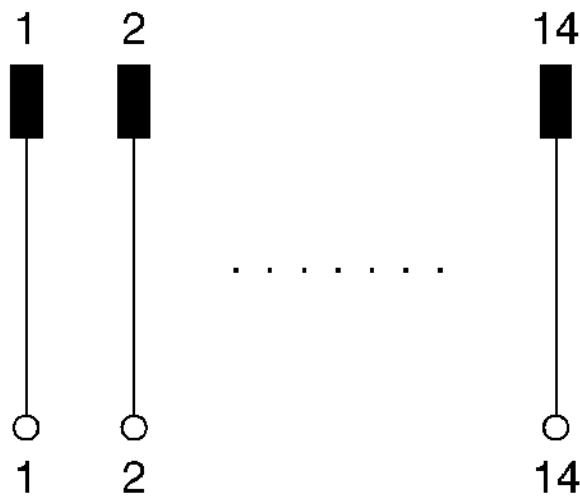

PIN assignment

Accessories

Accessories	Colour	Article number	Type	PU
Mating plug 10-pole		710849	KBG-FL/10F	10
Mating plug 14-pole		710851	KBG-FL/14F	10
Mating plug 16-pole		710857	KBG-FL/16F	10
Mating plug 20-pole		710858	KBG-FL/20F	10
Mating plug 26-pole		710863	KBG-FL/26F	10
Mating plug 34-pole		710869	KBG-FL/34F	10
Mating plug 40-pole		710874	KBG-FL/40F	10
Mating plug 60-pole		710884	KBG-FL/60F	10
Mating plug 64-pole		710886	KBG-FL/64F	10

Comments

Designs with soldering terminals are available on request!

20.04.2013 – Subject to technical modification

Part-No. 711850

USA: LUTZE INC.

13330 South Ridge Drive • Charlotte, NC 28273, USA

Tel. +1 (704) 504-0222 • Fax +1 (704) 504-0223

www.lutze.com • info@lutze.com

United Kingdom: LÜTZE Ltd.

Unit 3, Sandy Hill Park

Sandy Way, Amington • GB-Tamworth, Staffs B77 4DU

Tel. +44 (0)1827 31333-0 • Fax +44 (0)1827 31333-2

www.lutze.com • sales.gb@lutze.co.uk

SYSTEMATIC TECHNOLOGY