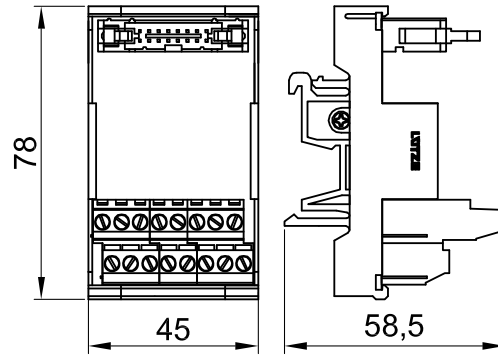

Technical data sheet • Function module

Dimensions