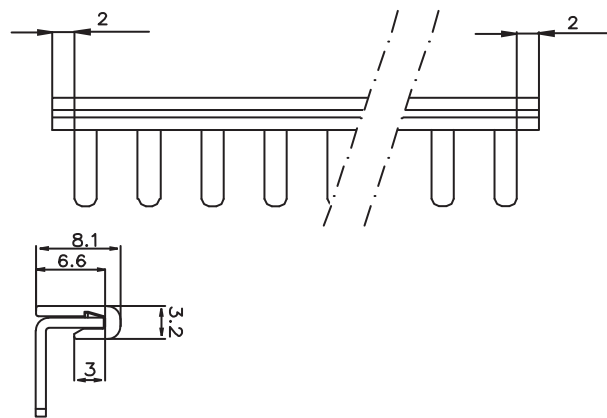

Technical data sheet

Jumper comb

Identification	Type	BK 6 BLAU24POL.<E>
	Part-No.	760801

Description	Jumper comb 24-pole for micro compact enclosure 6.2 mm Colour: blue
--------------------	---

General	
Pin spacing	6.2 mm

Dimensions

25.08.2017 – Subject to technical modification

Part-No. 760801

USA: LUTZE INC.

13330 South Ridge Drive • Charlotte, NC 28273, USA
Tel. +1 (704) 504-0222 • Fax +1 (704) 504-0223
www.lutze.com • info@lutze.com