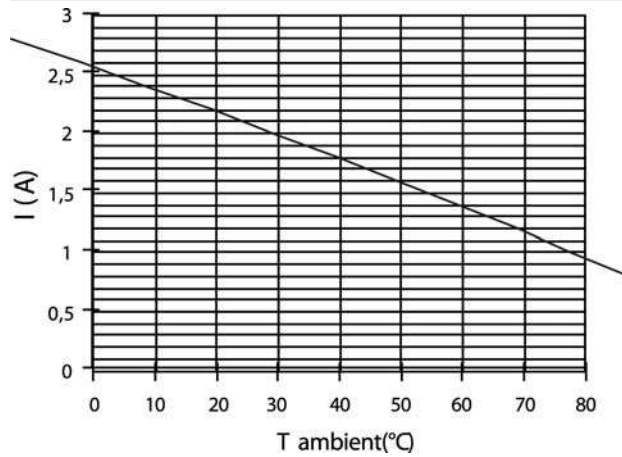

Limit curve

20.04.2013 – Subject to technical modification

Part-No. 768009

USA: LUTZE INC.

13330 South Ridge Drive • Charlotte, NC 28273, USA

Tel. +1 (704) 504-0222 • Fax +1 (704) 504-0223

www.lutze.com • info@lutze.com

United Kingdom: LÜTZE Ltd.

Unit 3, Sandy Hill Park

Sandy Way, Amington • GB-Tamworth, Staffs B77 4DU

Tel. +44 (0)1827 31333-0 • Fax +44 (0)1827 31333-2

www.lutze.com • sales.gb@lutze.co.uk

SYSTEMATIC TECHNOLOGY