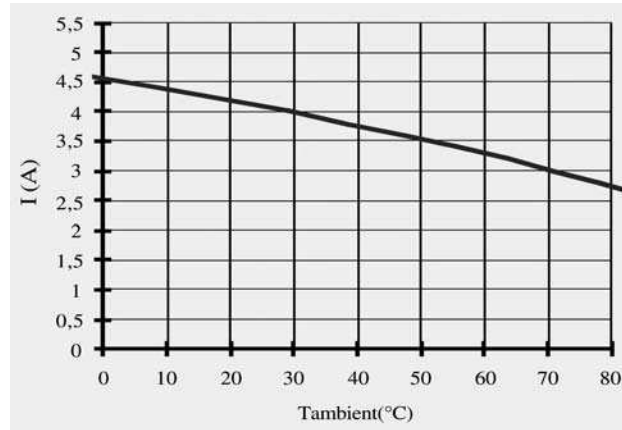

Limit curve

20.04.2013 – Subject to technical modification

Part-No. 768009

USA: LUTZE INC.

13330 South Ridge Drive • Charlotte, NC 28273, USA

Tel. +1 (704) 504-0222 • Fax +1 (704) 504-0223

www.lutze.com • info@lutze.com

United Kingdom: LÜTZE Ltd.

Unit 3, Sandy Hill Park

Sandy Way, Amington • GB-Tamworth, Staffs B77 4DU

Tel. +44 (0)1827 31333-0 • Fax +44 (0)1827 31333-2

www.lutze.com • sales.gb@lutze.co.uk

SYSTEMATIC TECHNOLOGY