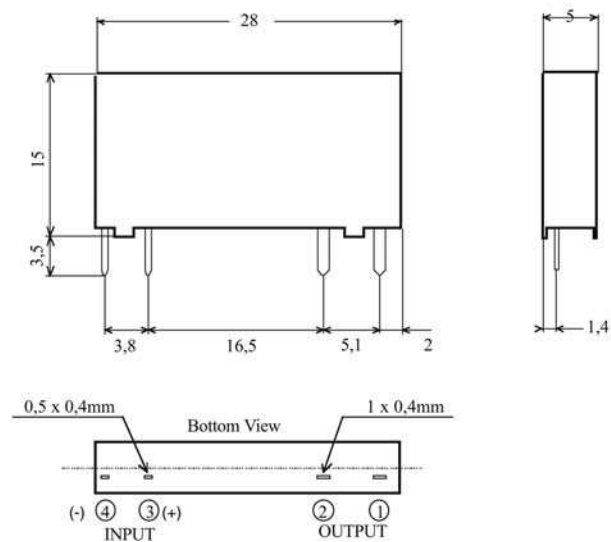

Technical data sheet - Accessories

General

Rated current	0.01 A
Contact type	Transistor, N/O contact
Resistor	< 120 mΩ
Protection class	IP 40
Protection class	RTIII - wash-tight
Safe isolation	yes
Operation temperature range	-20 °C – 60 °C
Storage temperature range	-25 °C – 80 °C
Dimensions (w × h × d)	5.0×28.0×15.0 mm
Weight (kg/piece)	0.008
Approvals	UL submitted
Termination	plug-in

Dimensions

20.04.2013 – Subject to technical modification

Part-No. 768009

USA: LUTZE INC.

13330 South Ridge Drive • Charlotte, NC 28273, USA

Tel. +1 (704) 504-0222 • Fax +1 (704) 504-0223

www.lutze.com • info@lutze.com

United Kingdom: LÜTZE Ltd.

Unit 3, Sandy Hill Park

Sandy Way, Amington • GB-Tamworth, Staffs B77 4DU

Tel. +44 (0)1827 31333-0 • Fax +44 (0)1827 31333-2

www.lutze.com • sales.gb@lutze.co.uk

SYSTEMATIC TECHNOLOGY