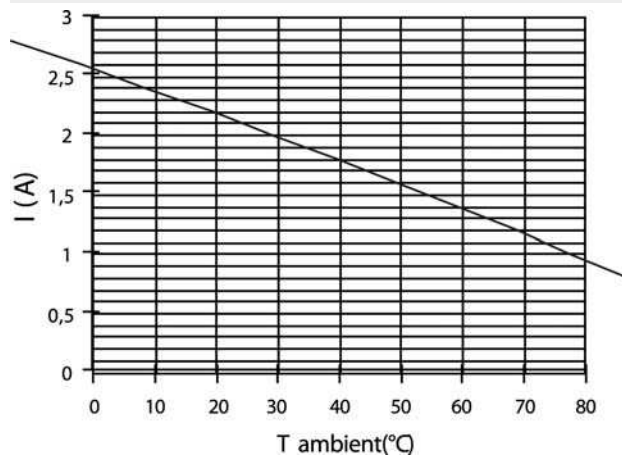

Limit curve

20.04.2013 – Subject to technical modification

Part-No. 768010

USA: LUTZE INC.

13330 South Ridge Drive • Charlotte, NC 28273, USA

Tel. +1 (704) 504-0222 • Fax +1 (704) 504-0223

www.lutze.com • info@lutze.com

United Kingdom: LÜTZE Ltd.

Unit 3, Sandy Hill Park

Sandy Way, Amington • GB-Tamworth, Staffs B77 4DU

Tel. +44 (0)1827 31333-0 • Fax +44 (0)1827 31333-2

www.lutze.com • sales.gb@lutze.co.uk

SYSTEMATIC TECHNOLOGY