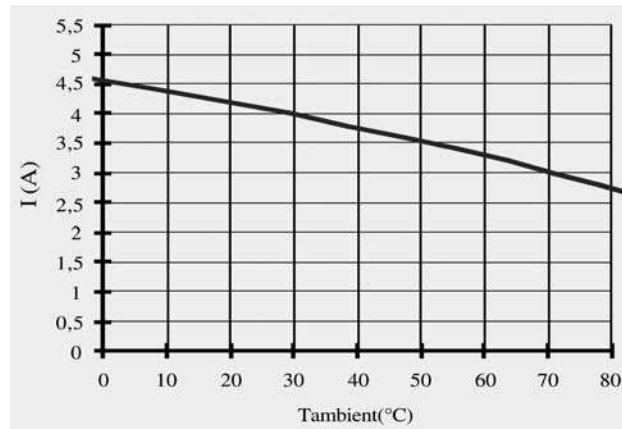

Limit curve

20.04.2013 – Subject to technical modification

Part-No. 768010

USA: LUTZE INC.

13330 South Ridge Drive • Charlotte, NC 28273, USA

Tel. +1 (704) 504-0222 • Fax +1 (704) 504-0223

www.lutze.com • info@lutze.com

United Kingdom: LÜTZE Ltd.

Unit 3, Sandy Hill Park

Sandy Way, Amington • GB-Tamworth, Staffs B77 4DU

Tel. +44 (0)1827 31333-0 • Fax +44 (0)1827 31333-2

www.lutze.com • sales.gb@lutze.co.uk

SYSTEMATIC TECHNOLOGY