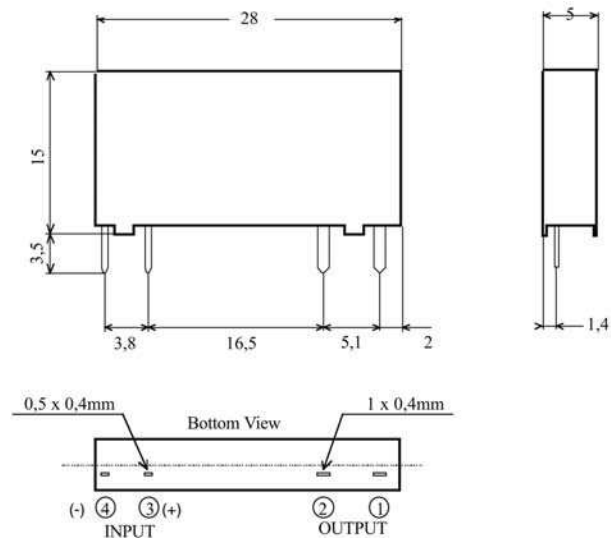

Technical data sheet - Accessories

General

Rated current	0.01 A
Contact type	Triac, N/O contact
Protection class	IP 40
Protection class	RTIII - wash-tight
Safe isolation	yes
Operation temperature range	-20 °C – 60 °C
Storage temperature range	-40 °C – 100 °C
Dimensions (w × h × d)	5.0×28.0×15.0 mm
Weight (kg/piece)	0.008
Approvals	UL submitted
Termination	plug-in

Dimensions

20.04.2013 – Subject to technical modification

Part-No. 768010

USA: LUTZE INC.

13330 South Ridge Drive • Charlotte, NC 28273, USA

Tel. +1 (704) 504-0222 • Fax +1 (704) 504-0223

www.lutze.com • info@lutze.com

United Kingdom: LÜTZE Ltd.

Unit 3, Sandy Hill Park

Sandy Way, Amington • GB-Tamworth, Staffs B77 4DU

Tel. +44 (0)1827 31333-0 • Fax +44 (0)1827 31333-2

www.lutze.com • sales.gb@lutze.co.uk

SYSTEMATIC TECHNOLOGY