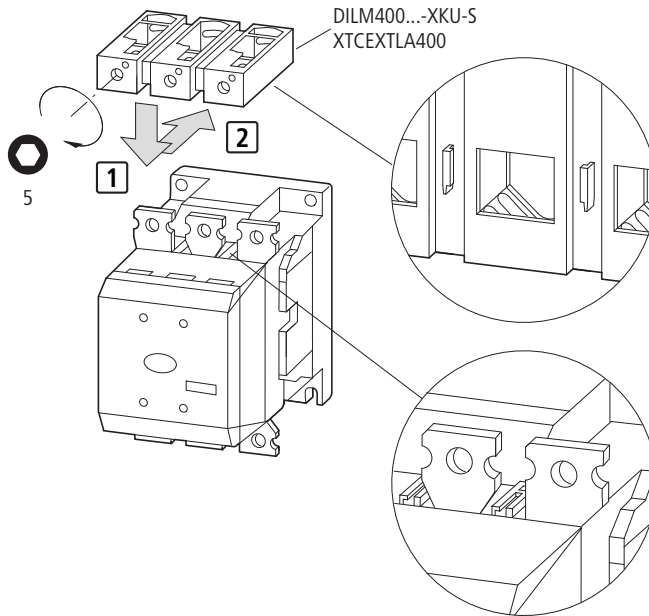

~~DILM185A XTCE185H...~~
~~DILM225A XTCE225H...~~

**DILM400-XKU-S
XTCEXTLA400**

	a	120 - 300
	a + b	70 - 240
	a	95 - 240
	a + b	70 - 185
	a	≅ 1 x (10 x 16 x 0.8)
	a + b	≅ 2 x (20 x 24 x 0.5)
mm	a + b	≅ 2 x (11 x 21 x 1)
	a	≅ 1 x (0.4 x 0.63 x 0.03)
	a + b	≅ 2 x (0.8 x 0.94 x 0.02)
inch	a + b	≅ 2 x (0.43 x 0.83 x 0.04)
AWG	a	250 - 600 MCM
	a + b	2/0 - 500 MCM
Nm		20
lb-in		177