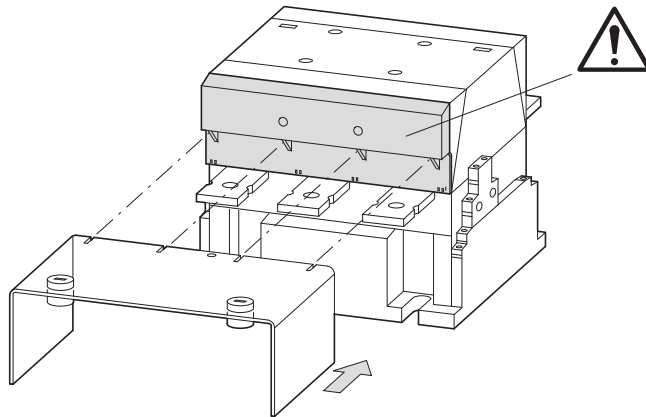

12/11 IL03406009Z

- DILM580...
- DILM650...
- DILM750...
- DILM820...
- DILM1000...
- XTCE580N...
- XTCE650N...
- XTCE750N...
- XTCE820N...
- XTCEC10N...