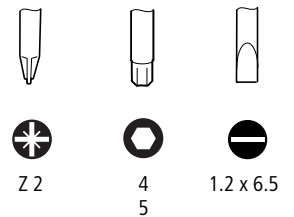

(lv) Elektriskā strāva apdraud dzīvību!
Tālāk aprakstītos darbus drīkst veikt tikai elektrospeciālisti un darbam ar elektrotehniskām iekārtām instruētās personas!

(lt) Pavojus gyvybei dėl elektros srovės!
Tik elektrikai ir elektrotechnikos specialistai gali atlikti žemiau aprašytus darbus.

(pl) Porażenie prądem elektrycznym stanowi zagrożenie dla życia!
Opisane poniżej prace mogą przeprowadzać tylko wykwalifikowani elektrycy oraz osoby odpowiedzialnie poinstruowane w zakresie elektrotechniki.

(sl) Življenjska nevarnost zaradi električnega toka!
Spodaj opisana dela smejo izvajati samo elektrostrokovnjaki in elektrotehnično poučene osebe.

(sk) Nebezpečenstvo ohrozenia života elektrickým prúdom!
Práce, ktoré sú nižšie opísané, smú vykonávať iba elektroodborníci a osoby s elektrotechnickým vzdelaním.

(bg) Опасност за живота от електрически ток!
Операциите, описани в следващите раздели, могат да се извършват само от специалисти-електротехници и инструктиран електротехнически персонал.

(ro) Atenție! Pericol electric!
Toate lucrările descrise trebuie efectuate numai de personal de specialitate calificat și de persoane cu cunoștințe profunde în electrotehnică.

DILM...-XS1   DILM...-XP1   XTCEXSDB...   XTCEXPLK...
DILM...-XKB-S   DILM...-XKU-S   XTCEXTFB...   XTCEXTLA...
DILM...-XMV   DILM...-XHB   XTCEXML...   XTCEXTS...