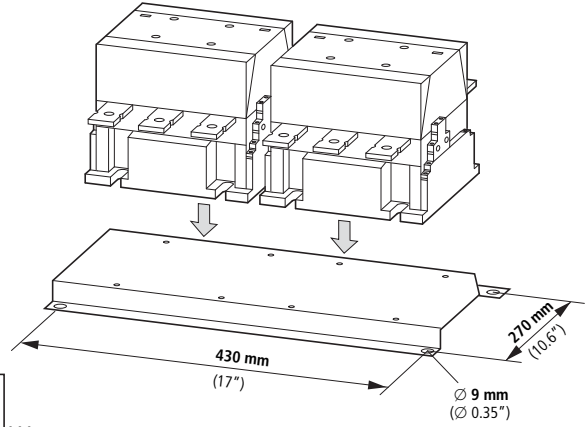

DILM...-XMV XTCEXML...

DILM185... XTCE185...
DILM225... XTCE225...
DILM250... XTCE250...
DILM300... XTCE300...
DILM400... XTCE400...
DILM500... XTCE500...
DILM570... XTCE570...
DILM580... XTCE580...
DILM650... XTCE650...
DILM750... XTCE750...
DILM820... XTCE820...
DILM1000... XTCE1000...

DILM580...
DILM650...
DILM750...
DILM820...
DILM1000...
XTCE580N...
XTCE650N...
XTCE750N...
XTCE820N...
XTCEC10N...