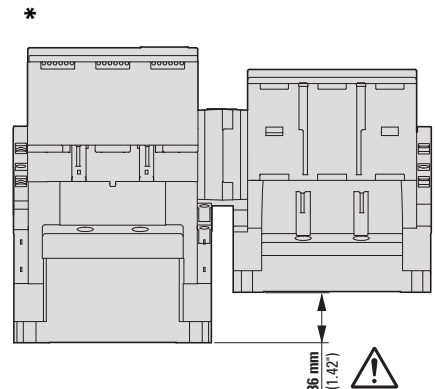

DILM500-XMV, XTCEXMLM

	DILM185A... DILM225A... XTCE185H... XTCE225H...	DILM185... DILM225... XTCE185L... XTCE225L...	DILM250... DILM300... XTCE250... XTCE300...	DILM400... DILM500... DILM570... XTCE400... XTCE500... XTCE570...
DILM185A...				
DILM225A...	✓	✓ *	✓ *	✓ *
XTCE185H...				
XTCE225H...				
DILM185...				
DILM225...	✓ *	✓	✓	✓
XTCE185L...				
XTCE225L...				
DILM250...				
DILM300...	✓ *	✓	✓	✓
XTCE250...				
XTCE300...				
DILM400...				
DILM500...				
DILM570...	✓ *	✓	✓	✓
XTCE400...				
XTCE500...				
XTCE570...				

DILM185A...				
DILM225A...	✓	✓ *	✓ *	✓ *
XTCE185H...				
XTCE225H...				
DILM185...				
DILM225...	✓ *	✓	✓	✓
XTCE185L...				
XTCE225L...				
DILM250...				
DILM300...	✓ *	✓	✓	✓
XTCE250...				
XTCE300...				
DILM400...				
DILM500...				
DILM570...	✓ *	✓	✓	✓
XTCE400...				
XTCE500...				
XTCE570...