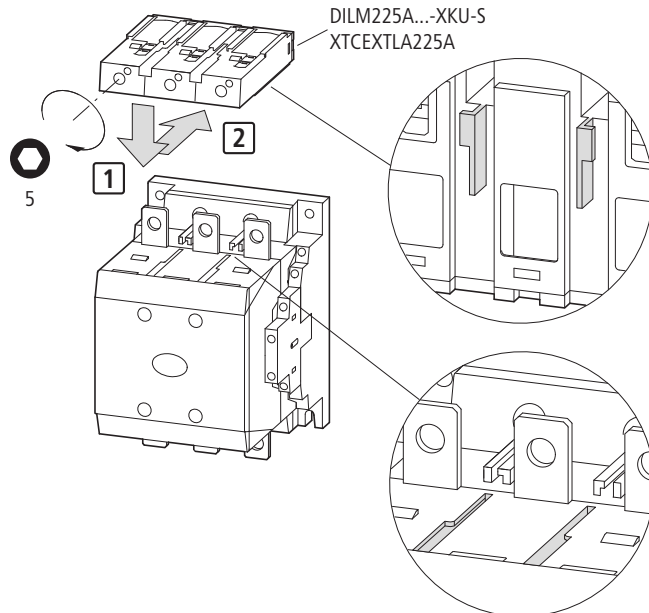

DILM225A-XKU-S XTCEXTLA225A

DILM185A...
DILM225A...

XTCE185H...
XTCE225H...

**DILM225A-XKU-S
XTCEXTLA225A**