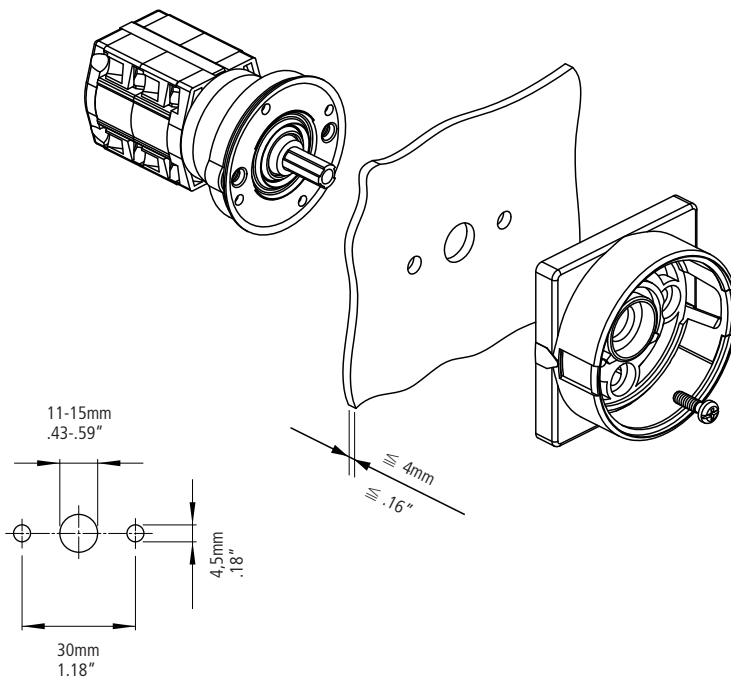

TM-1-8290/E/SVB
TM-1-8291/E/SVB
TM-2-8292/E/SVB
TM-2-8293/E/SVB
TM-3-8326/E/SVB

UL60947-4-1 , UL508

Temp. rating of wire	Range of temperature (°C)
	60-75

GENERAL

Terminal screw torque	tightening torque (Nm)	tightening torque (lb-in)
	0,60	5

General Information	Use copper wire, only.

(en)

Electric current! Danger to life!

Only skilled or instructed persons may carry out the following operations.

(de) **Lebensgefahr durch elektrischen Strom!**

Nur Elektrofachkräfte und elektrotechnisch unterwiesene Personen dürfen die im Folgenden beschriebenen Arbeiten ausführen.

(fr) **Tension électrique dangereuse !**

Seules les personnes qualifiées et averties doivent exécuter les travaux ci-après.

(es) **¡Corriente eléctrica! ¡Peligro de muerte!**

El trabajo a continuación descrito debe ser realizado por personas cualificadas y advertidas.

(it) **Tensione elettrica: Pericolo di morte!**

Solo persone abilitate e qualificate possono eseguire le operazioni di seguito riportate.

(zh) **触电危险!**

只允许专业人员和受过专业训练的人员进行下列工作。

(ru) **Электрический ток! Опасно для жизни!**

Только специалисты или проинструктированные лица могут выполнять следующие операции.

TM ... E ...

PH1

TM ...

Ein-Aus-Schalter
On-Off switches
Commutateurs Marche-Arrêt
Interruttori On-Off
打开 - 关闭开关
Выключатели вкл./выкл.

FS 056-TM...

TM-1-8290
TM-1-8291
TM-2-8292

TM-2-8293

FS 056-TM...

TM-3-8326

FS 056-TM...