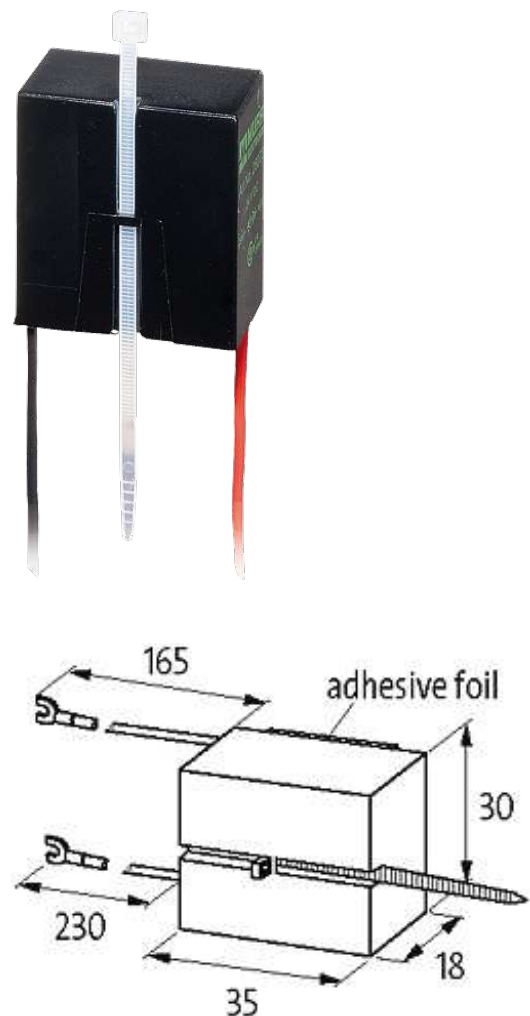

UNIVERSAL CONTACTOR SUPPRESSOR

RC, 230VAC/DC/25VA/W

230 V AC/DC

RC

For other configurations and voltages, please inquire

[Link to Product](#)**Illustration**

RC

Product may differ from Image

Approvals

Appropriate contactors

universal

General data

| | |
|----------------------|--------------|
| Temperature range | -20...+70 °C |
| Dimensions H × W × D | 35×30×18 mm |

Technical Data

| | |
|----------------|----------|
| Max. power (W) | 25 W(VA) |
|----------------|----------|