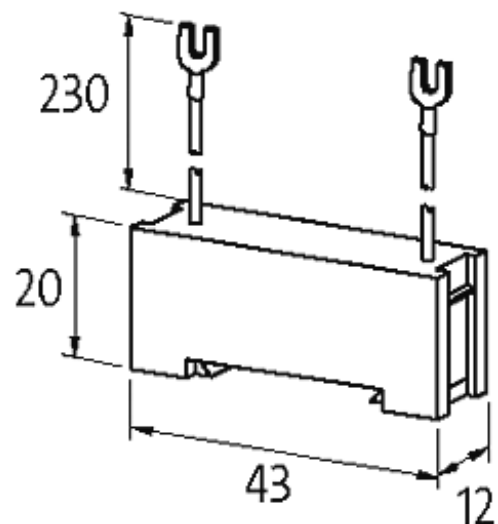

**UNIVERSAL CONTACTOR SUPPRESSOR**

RC, 230VAC/DC/25VA/W

230 V AC/DC

RC

ASA adapter Art.-No. 20900 (included)

For other configurations and voltages, please inquire without accessories, can be directly snapped onto DIN-rail, ASA adapter Art.-No. 20900 included.

[Link to Product](#)**Illustration**

RC

Product may differ from Image

### General data

Temperature range	-20...+70 °C
Mounting method	ASA adapter Art.-No. 20900 (included)
Dimensions H × W × D	20×43×12 mm