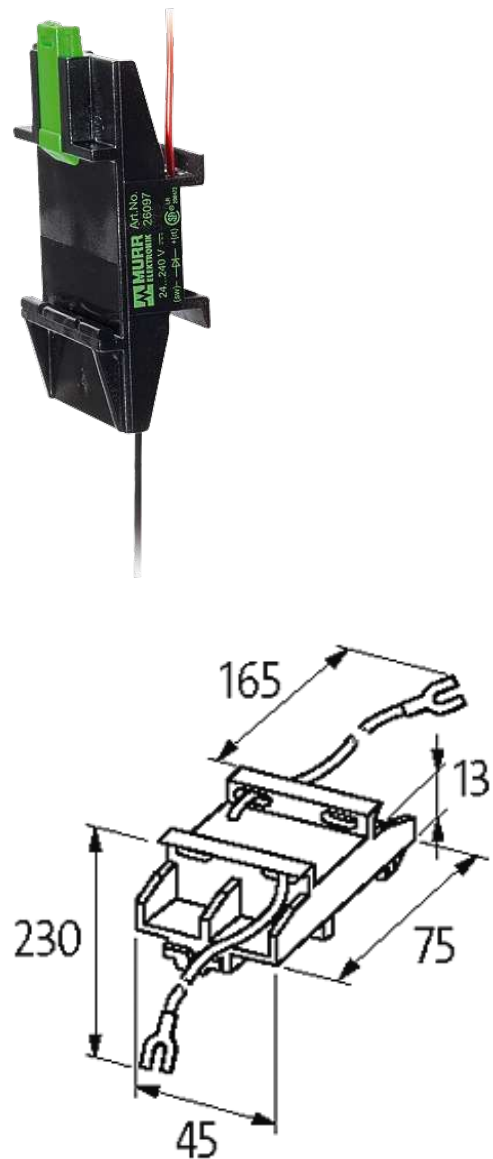

**UNIVERSAL CONTACTOR SUPPRESSOR**

RC, 230VAC/DC/15VA/W

230 V AC/DC

RC

For other configurations and voltages, please inquire

[Link to Product](#)**Illustration**

RC

Product may differ from Image

### General data

Mounting method	DIN-rail mountable (EN 60715)
Temperature range	-20...+70 °C
Dimensions H × W × D	45×75×13 mm

### Technical Data

Max. power (W)	15 W(VA)
----------------	----------