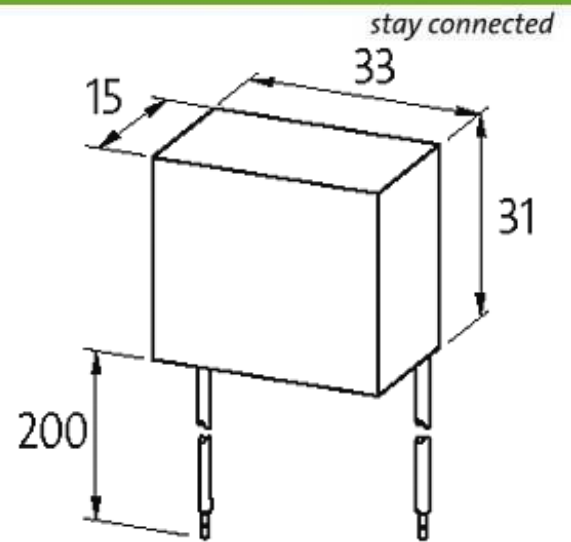

**UNIVERSAL CONTACTOR SUPPRESSOR**

RC, 230VAC/DC/50VA/W

300 V AC/DC

RC

For other configurations and voltages, please inquire

[Link to Product](#)**Illustration**

RC

Product may differ from Image

### General data

Temperature range	-20...+70 °C
Dimensions H × W × D	22×27×11 mm