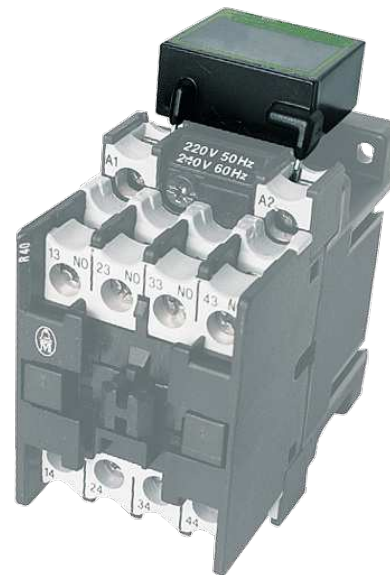

MOELLER CONTACTOR SUPPRESSOR

RC, 110/230VAC

110 V AC/DC

230 V AC/DC

RC

For other configurations and voltages, please inquire

[Link to Product](#)**Illustration**

RC

Product may differ from Image

Approvals

Appropriate contactors

DIL 0-2...M, DIL R...

General data

Dimensions H × W × D 37×38×11 mm

Technical Data

Damping factor approx. 1.5 × UN

Material Flame retardant plastic acc. to (UL 94)

Connection wires Plug contact

Commercial data

country of origin CZ

customs tariff number 85363010

minimum order quantity 1