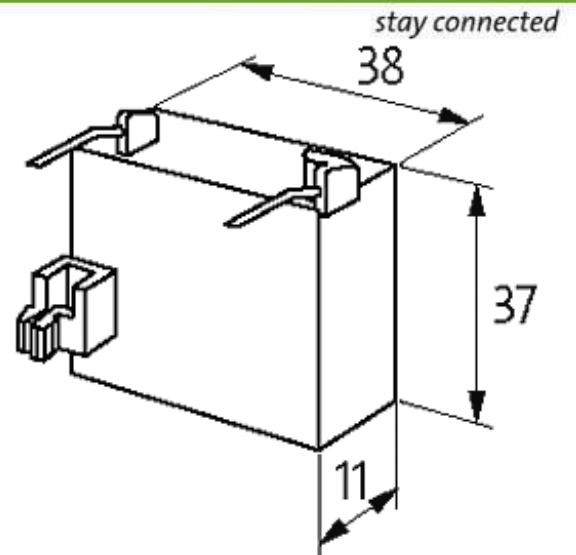

MOELLER CONTACTOR SUPPRESSOR

RC, 110/230VAC

110 V AC/DC

230 V AC/DC

RC

For other configurations and voltages, please inquire

[Link to Product](#)**Illustration**

RC

Product may differ from Image

Approvals

Appropriate contactors

DIL 0-2...M, DIL R...

General data

Dimensions H × W × D 37×38×11 mm

Technical Data

Damping factor approx. 1.5 × UN