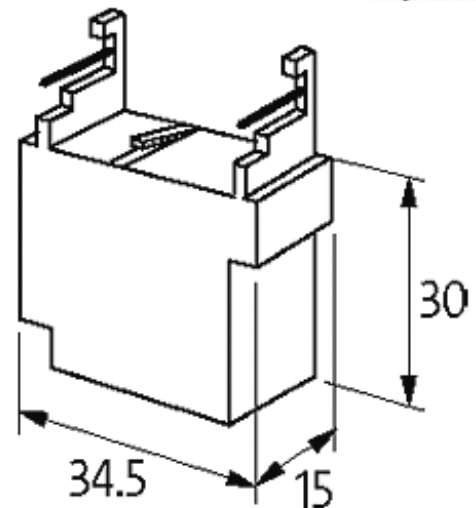

Product may differ from Image

Approvals

Appropriate contactors

A 26...A 110

General data

Dimensions H × W × D 40×34.5×15 mm

Temperature range -20...+70 °C

Technical Data

Damping factor approx. 1.5 × UN

Material Flame retardant plastic acc. to (UL 94)

Connection wires Plug contact

Commercial data

country of origin CZ

customs tariff number 85363010

minimum order quantity 1