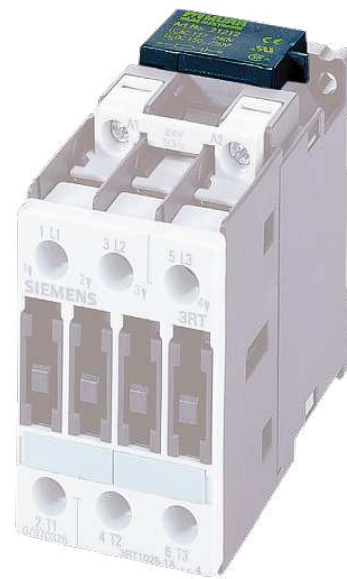

SIEMENS CONTACTOR SUPPRESSOR

RC, 230VAC/DC

230 V AC/DC
RC

For other configurations and voltages, please inquire

[Link to Product](#)**Illustration**

RC

Product may differ from Image

Approvals

Appropriate contactors

3 RT 10.24/25/26

General data

Dimensions H x W x D	36x36x10.2 mm
Temperature range	-20...+70 °C

Commercial data

country of origin	CZ
customs tariff number	85363010
minimum order quantity	1