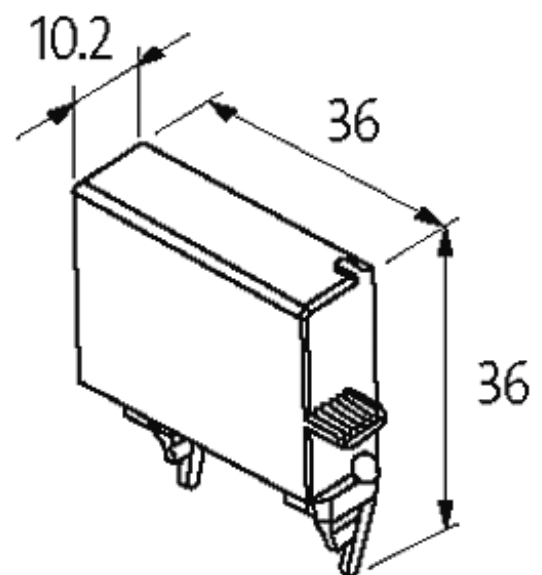

SIEMENS CONTACTOR SUPPRESSOR

RC, 230VAC/DC

230 V AC/DC
RC

For other configurations and voltages, please inquire

[Link to Product](#)**Illustration**

RC

Product may differ from Image

Approvals

Appropriate contactors

3 RT 10.24/25/26

General data

Dimensions H x W x D	36x36x10.2 mm
Temperature range	-20...+70 °C

Commercial data

country of origin	CZ
customs tariff number	85363010
minimum order quantity	1