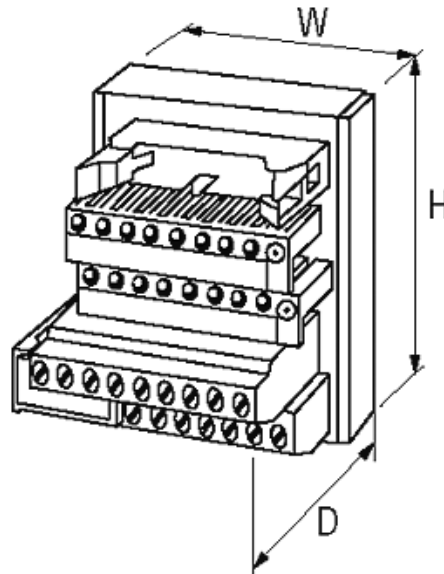

UFL 50 L PLUG FOR SIGNAL TRANSFER

24 VDC / 1 A - male with LED

Ribbon cable connector + LED
50-pole

Via the combined fixing mechanism, connectors with or without strain relief can be connected.

[Link to Product](#)

Illustration

Product may differ from Image

General data

Mounting method	DIN-rail mountable (EN 60715)
Temperature range	-20...+70 °C
Dimensions H × W × D	63×140×48 mm

Commercial data

country of origin	CZ
customs tariff number	85366990
minimum order quantity	1