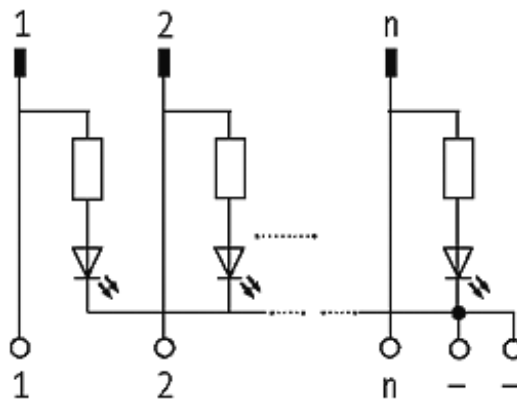

UFL 50 L PLUG FOR SIGNAL TRANSFER

24 VDC / 1 A - male with LED

Ribbon cable connector + LED
50-pole

Via the combined fixing mechanism, connectors with or without strain relief can be connected.

[Link to Product](#)

Illustration

Product may differ from Image

General data

Mounting method	DIN-rail mountable (EN 60715)
Temperature range	-20...+70 °C
Dimensions H × W × D	63×140×48 mm

Commercial data

country of origin	CZ
customs tariff number	85366990
minimum order quantity	1