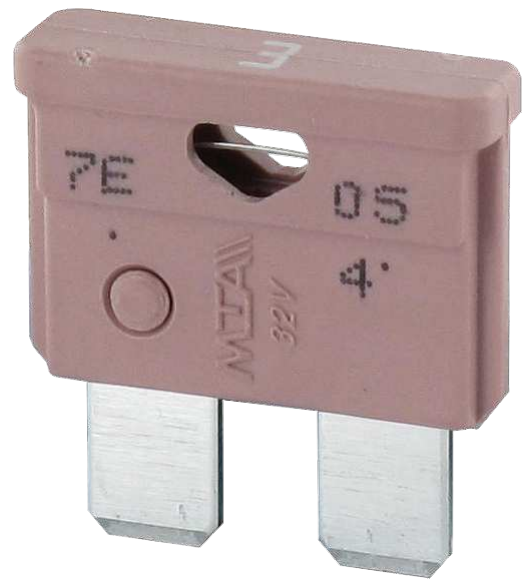

FKS AUTOMOTIVE TYPE FUSE

MNFS-10, 10 A 32 V red, small

Automotive fuses FKS
10 A (red)

[Link to Product](#)

Illustration

Product may differ from Image