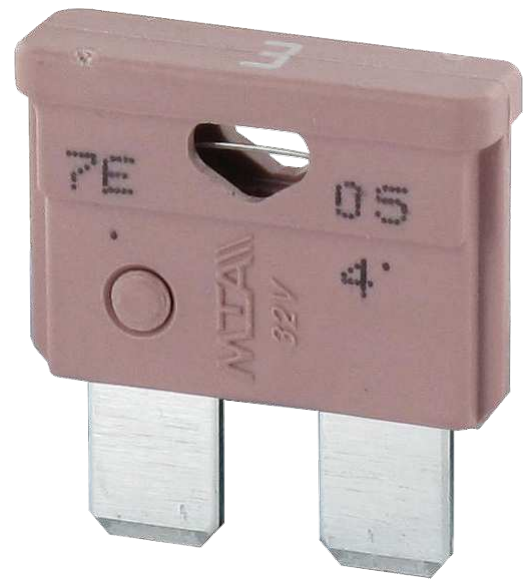

FKS AUTOMOTIVE TYPE FUSE

MNFS-15, 15 A 32 V light blue, small

Automotive fuses FKS
15 A (light gray)

[Link to Product](#)

Illustration

Product may differ from Image