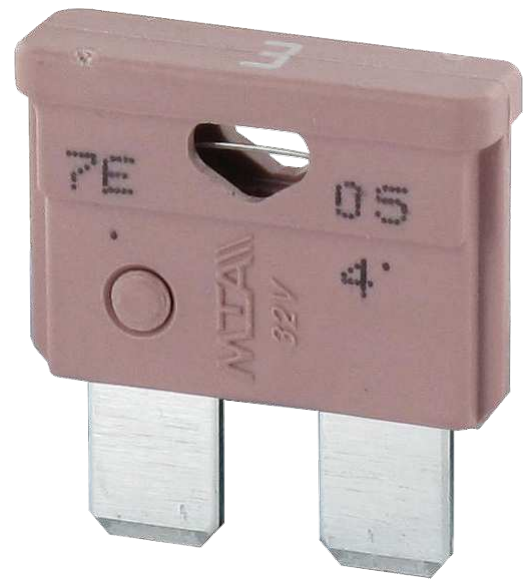

FKS AUTOMOTIVE TYPE FUSE

MNFS-20, 20 A 32 V yellow, small

Automotive fuses FKS
20 A (yellow)

[Link to Product](#)

Illustration

Product may differ from Image