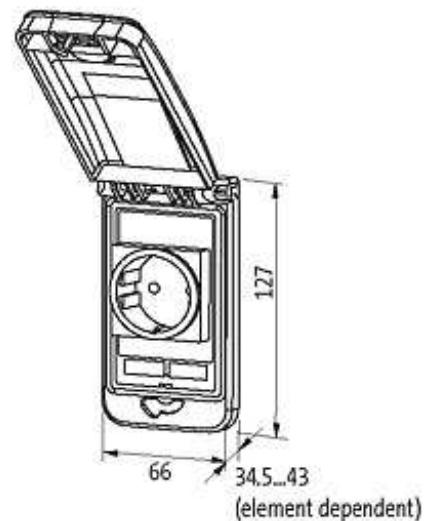

MODLINK MSDD FRAME SINGLE METALIC

Closure 3 mm double bit incl. pluggable knob

Mounting frame plastic PBT black

Lid: plastic, ABS gray

Closure: 3 mm double bit
with attachable rotation knob

[Link to Product](#)**Illustration**

Product may differ from Image

Approvals

General data

Dimensions H × W × D 127×66×43 mm

Frame

suitable for mounting with wall thickness 1...5 mm

Protection IP65

Housing Mounting frame plastic PA black, cap plastic ABS metallic