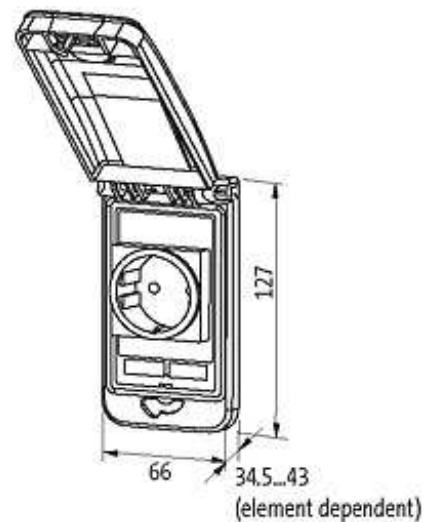

MODLINK MSDD FRAME SINGLE METALIC

Closure Daimler

Mounting frame plastic PBT black

Lid: plastic, ABS gray

Closure: Daimler

[Link to Product](#)**Illustration**

Product may differ from Image

General data

Dimensions H x W x D

127x66x43 mm

Frame

suitable for mounting with wall thickness	1...5 mm
Protection	IP65
Housing	Mounting frame plastic PA black, cap plastic ABS metallic
Temperature range	-30...+70 °C (storage temperature -30...+80 °C)