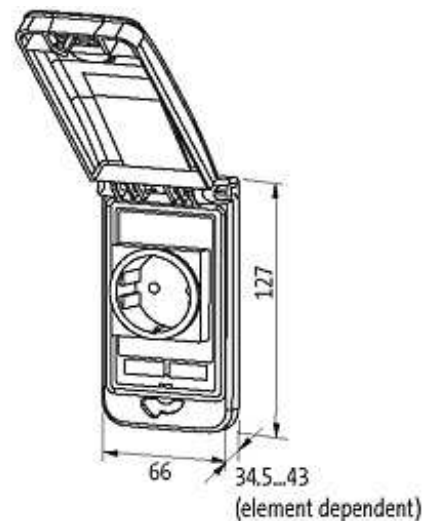

**MODLINK MSDD FRAME SINGLE GRAY**

Closure 3 mm double bit incl. pluggable knob

Mounting frame plastic PBT black

Lid: plastic, PBT gray

Closure: 3 mm double bit  
with attachable rotation knob

[Link to Product](#)**Illustration**

Product may differ from Image

**Approvals**

### General data

Dimensions H x W x D 127x66x43 mm

### Frame

suitable for mounting with wall thickness 1...5 mm

Protection IP65

Housing Mounting frame plastic PBT black, cap plastic PBT gray

Temperature range -30...+70 °C (storage temperature -30...+80 °C)