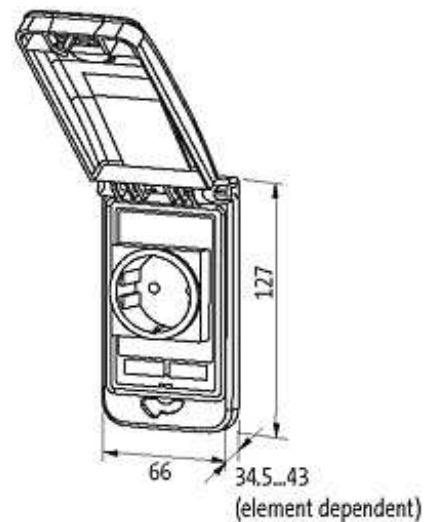

MODLINK MSDD FRAME SINGLE GRAY

Closure Daimler

Mounting frame plastic PBT black

Lid: plastic, PBT gray

Closure: Daimler

[Link to Product](#)

Illustration

Product may differ from Image

General data

Dimensions H × W × D 127×66×43 mm

Frame