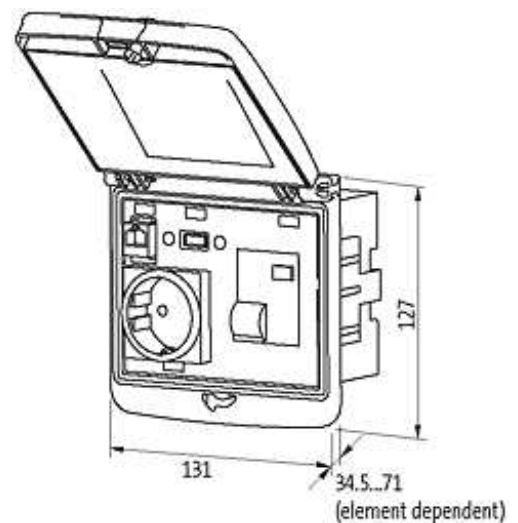

**MODLINK MSDD FRAME DBL GRAY**

Closure 3 mm double bit incl. pluggable knob

Mounting frame plastic PBT black

Lid: plastic, PBT gray

Closure: 3 mm double bit  
with attachable rotation knob

[Link to Product](#)**Illustration**

### General data

Dimensions H x W x D 127x131x43 mm

### Frame

suitable for mounting with wall thickness 1...5 mm

Protection IP65

Housing Mounting frame plastic PBT black, cap plastic PBT gray

Temperature range -30...+70 °C (storage temperature -30...+80 °C)