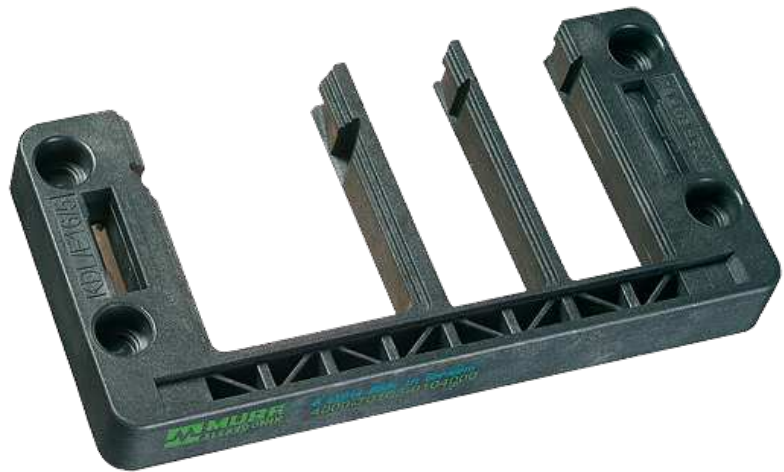

MODLINK MSDD CABLE ENTRY SYSTEM

KDL/E 24/10

Size 24
for 10 cables (0 large, 10 small)

For sale only in packing units

[Link to Product](#)

Illustration

Product may differ from Image

Approvals

General data

Protection	IP54
Housing	Polyamide
Dimensions H x W x D	146x58x14 mm
Temperature range	-40...+80 °C

Commercial data

country of origin	DE
customs tariff number	39269097
minimum order quantity	1