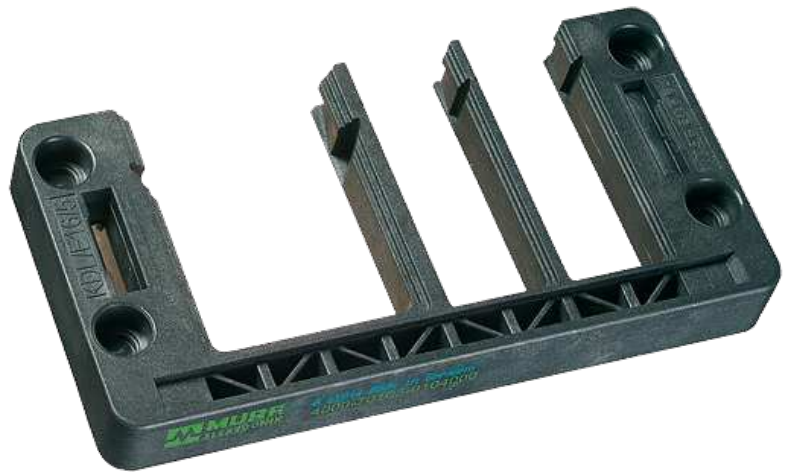

MODLINK MSDD CABLE ENTRY SYSTEM

KDL/E 24/7

Size 24
for 7 cables (1 large, 6 small)

For sale only in packing units

[Link to Product](#)

Illustration

Product may differ from Image

Approvals

General data

Protection	IP54
Housing	Polyamide
Dimensions H x W x D	146x58x14 mm
Temperature range	-40...+80 °C

Commercial data

country of origin	DE
customs tariff number	39269097
minimum order quantity	1