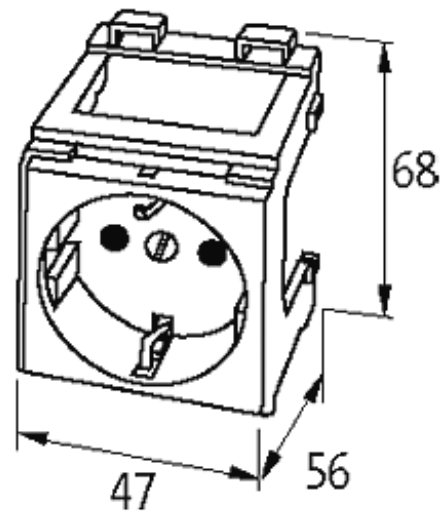

**MODLINK MSVD CABINET POWER OUTLETS**

Great Britain/BS 250V AC / 13 A

England (white)  
Screw terminals[Link to Product](#)**Illustration**

Product may differ from Image

**Approvals**

BS

**General data**

Mounting method	DIN-rail mountable (EN 60715)
Connection	Screw terminals: max. 2 × 4 mm <sup>2</sup>
Dimensions H × W × D	68×47×56 mm

**Technical Data**

Operating voltage	max. 250 V AC
Operating current	max. 13 A

**Commercial data**

country of origin	HU
customs tariff number	85366990
minimum order quantity	1