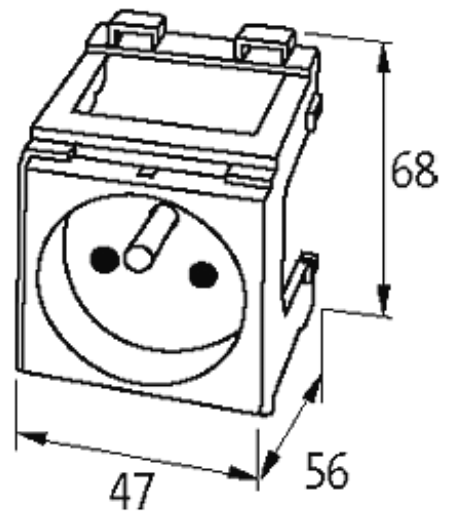

MODLINK MSVD CABINET POWER OUTLETS

France (UTE) orange 250V AC / 16 A

France (UTE-NF) orange
Screw terminals[Link to Product](#)**Illustration**

Product may differ from Image

Approvals

UTE

General data

Mounting method	DIN-rail mountable (EN 60715)
Connection	Screw terminals: max. 2 × 2.5 mm ² (AWG 14)
Dimensions H × W × D	68×47×56 mm