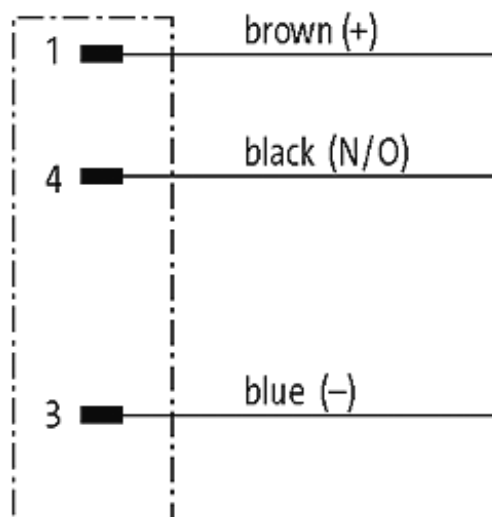

M8 MALE FLANGE PLUG FRONT MOUNT

TPE wires 3x0.25 0.2m

Front mounting
Flange M8 male
with multi-strand wire
3-pole

[Link to Product](#)

Illustration

Male

Product may differ from Image

Form

Form 08552

Cables

Cable number	970
No./diameter of wires	3 × 0.25 mm ²
Wire isolation	PP (br, bk, bl)
Shore hardness outer jacket	70 ± 5D
Outer Ø	approx. 1.25 mm
Bend radius (fixed)	5 × outer Ø
Bend radius (moving)	10 × outer Ø
Temperature range (fixed)	-40...+80 °C
Temperature range (mobile)	-25...+80 °C

General data

Temperature range -25...+85 °C

Technical Data

Operating voltage	max. 60 V AC/DC
Operating current per contact	max. 4 A
Locking of ports	Screw thread M8 × 1 mm (recommended torque 0.4 Nm) self-securing
Protection	IP66K, IP67 inserted and tightened (EN 60529)