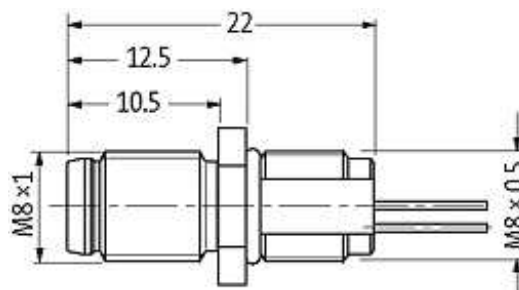

M8 MALE FLANGE PLUG FRONT MOUNT

TPE wires 3x0.25 0.2m

Front mounting
Flange M8 male
with multi-strand wire
3-pole

[Link to Product](#)

Illustration

Male

Product may differ from Image

Form

Form 08552

Cables

Cable number	970
No./diameter of wires	3 × 0.25 mm ²
Wire isolation	PP (br, bk, bl)
Shore hardness outer jacket	70 ± 5D
Outer Ø	approx. 1.25 mm
Bend radius (fixed)	5 × outer Ø
Bend radius (moving)	10 × outer Ø
Temperature range (fixed)	-40...+80 °C
Temperature range (mobile)	-25...+80 °C

General data

Temperature range -25...+85 °C

Technical Data

Operating voltage	max. 60 V AC/DC
Operating current per contact	max. 4 A
Locking of ports	Screw thread M8 × 1 mm (recommended torque 0.4 Nm) self-securing
Protection	IP66K, IP67 inserted and tightened (EN 60529)