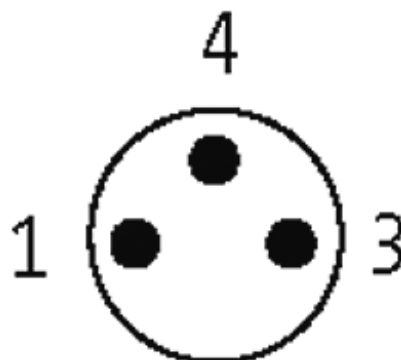

M8 MALE FLANGE PLUG FRONT MOUNT

TPE wires 3x0.25 0.2m

Front mounting
Flange M8 male
with multi-strand wire
3-pole

[Link to Product](#)

Illustration

Male

Product may differ from Image

Form