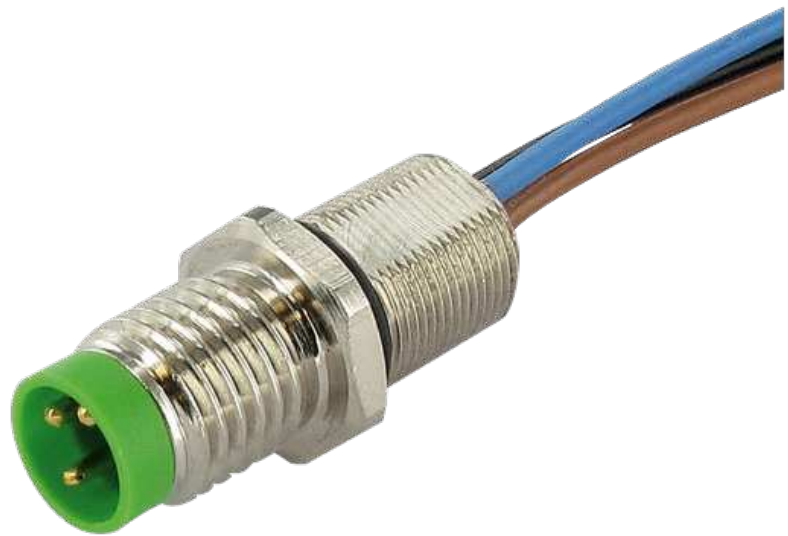

M8 MALE FLANGE PLUG FRONT MOUNT

TPE wires 3x0.25 0.2m

Front mounting
Flange M8 male
with multi-strand wire
3-pole

[Link to Product](#)

Illustration

Male

Product may differ from Image

Form

Form 08552

Cables

Cable number	970
No./diameter of wires	3 × 0.25 mm ²
Wire isolation	PP (br, bk, bl)
Shore hardness outer jacket	70 ± 5D
Outer Ø	approx. 1.25 mm
Bend radius (fixed)	5 × outer Ø
Bend radius (moving)	10 × outer Ø
Temperature range (fixed)	-40...+80 °C
Temperature range (mobile)	-25...+80 °C

General data

Temperature range -25...+85 °C

Technical Data

Operating voltage	max. 60 V AC/DC
Operating current per contact	max. 4 A
Locking of ports	Screw thread M8 × 1 mm (recommended torque 0.4 Nm) self-securing
Protection	IP66K, IP67 inserted and tightened (EN 60529)