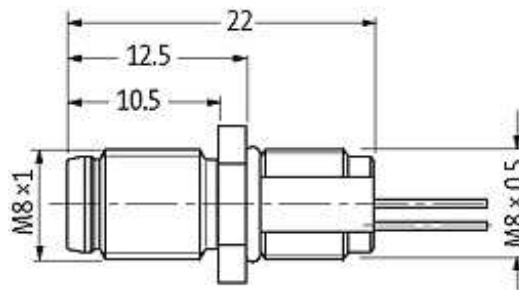

M8 MALE FLANGE PLUG FRONT MOUNT

TPE wires 3x0.25 1m

Front mounting
Flange M8 male
with multi-strand wire
3-pole

[Link to Product](#)

Illustration

Male

Product may differ from Image

Form

Form 08552

Cables

Cable number	970
No./diameter of wires	3 × 0.25 mm ²
Wire isolation	PP (br, bk, bl)
Shore hardness outer jacket	70 ± 5D
Outer Ø	approx. 1.25 mm
Bend radius (fixed)	5 × outer Ø
Bend radius (moving)	10 × outer Ø
Temperature range (fixed)	-40...+80 °C
Temperature range (mobile)	-25...+80 °C

General data

Temperature range -25...+85 °C

Technical Data

Operating voltage	max. 60 V AC/DC
Operating current per contact	max. 4 A
Locking of ports	Screw thread M8 × 1 mm (recommended torque 0.4 Nm) self-securing
Protection	IP66K, IP67 inserted and tightened (EN 60529)