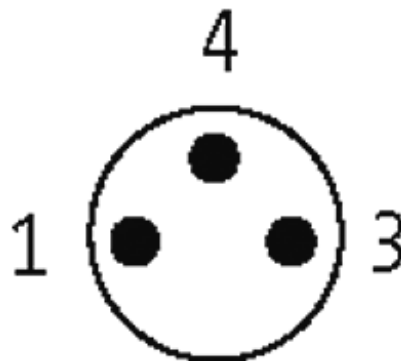

M8 MALE FLANGE PLUG FRONT MOUNT

TPE wires 3x0.25 1m

Front mounting
Flange M8 male
with multi-strand wire
3-pole

[Link to Product](#)

Illustration

Male

Product may differ from Image

Form

General data

Temperature range -25...+85 °C

Technical Data

Operating voltage	max. 60 V AC/DC
Operating current per contact	max. 4 A
Locking of ports	Screw thread M8 × 1 mm (recommended torque 0.4 Nm) self-securing
Protection	IP66K, IP67 inserted and tightened (EN 60529)