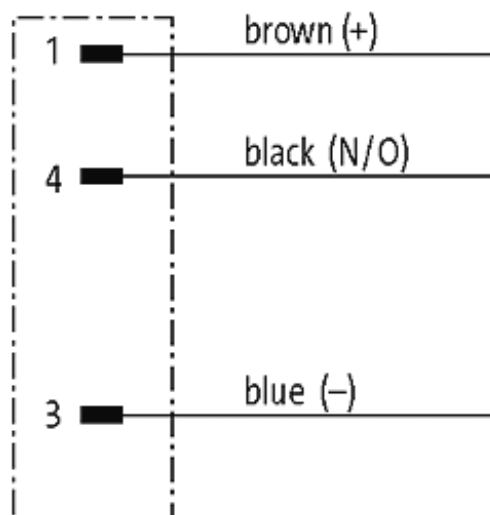

M8 MALE FLANGE PLUG FRONT MOUNT

TPE wires 3x0.25 1m

Front mounting
Flange M8 male
with multi-strand wire
3-pole

[Link to Product](#)

Illustration

Male

Product may differ from Image

Form

Form 08552

Cables

Cable number	970
No./diameter of wires	3 × 0.25 mm ²
Wire isolation	PP (br, bk, bl)
Shore hardness outer jacket	70 ± 5D
Outer Ø	approx. 1.25 mm
Bend radius (fixed)	5 × outer Ø
Bend radius (moving)	10 × outer Ø
Temperature range (fixed)	-40...+80 °C
Temperature range (mobile)	-25...+80 °C

General data

Temperature range -25...+85 °C

Technical Data

Operating voltage	max. 60 V AC/DC
Operating current per contact	max. 4 A
Locking of ports	Screw thread M8 × 1 mm (recommended torque 0.4 Nm) self-securing
Protection	IP66K, IP67 inserted and tightened (EN 60529)