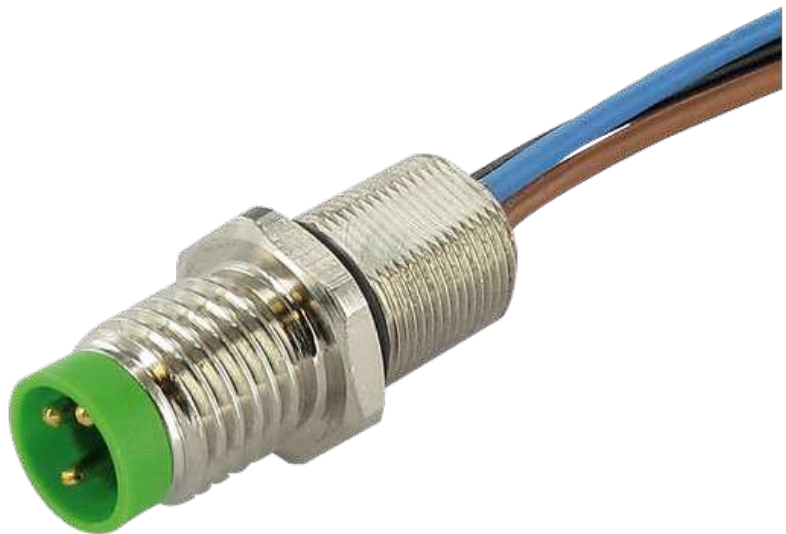

M8 MALE FLANGE PLUG FRONT MOUNT

TPE wires 3x0.25 1m

Front mounting
Flange M8 male
with multi-strand wire
3-pole

[Link to Product](#)

Illustration

Male

Product may differ from Image

Form

Form 08552

Cables

Cable number	970
No./diameter of wires	3 × 0.25 mm ²
Wire isolation	PP (br, bk, bl)
Shore hardness outer jacket	70 ± 5D
Outer Ø	approx. 1.25 mm
Bend radius (fixed)	5 × outer Ø
Bend radius (moving)	10 × outer Ø
Temperature range (fixed)	-40...+80 °C
Temperature range (mobile)	-25...+80 °C

General data

Temperature range -25...+85 °C

Technical Data

Operating voltage	max. 60 V AC/DC
Operating current per contact	max. 4 A
Locking of ports	Screw thread M8 × 1 mm (recommended torque 0.4 Nm) self-securing
Protection	IP66K, IP67 inserted and tightened (EN 60529)