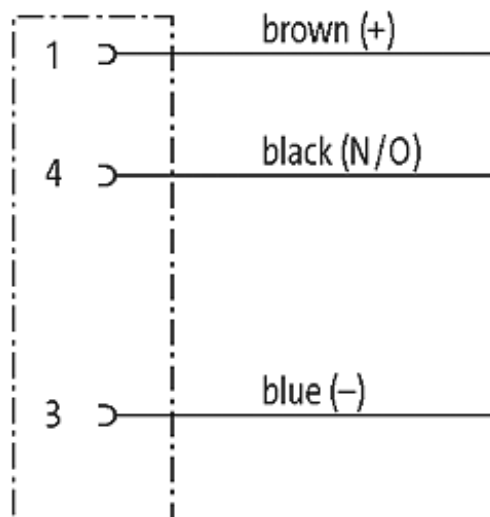

M8 FEMALE FLANGE PLUG A CODED FRONT MOUNT

PP-wires 3x0.25 0.3m

Front mounting
Flange M8 female
with multi-strand wire
3-pole

[Link to Product](#)**Illustration**

Female

Product may differ from Image

Form

Form 08571

Cables

Cable number	970
No./diameter of wires	3 × 0.25 mm ²
Wire isolation	PP (br, bk, bl)
Shore hardness outer jacket	70 ± 5D
Outer Ø	approx. 1.25 mm
Bend radius (fixed)	5 × outer Ø
Bend radius (moving)	10 × outer Ø
Temperature range (fixed)	-40...+80 °C
Temperature range (mobile)	-25...+80 °C

General data

Temperature range -25...+85 °C

Technical Data

Operating voltage	max. 60 V AC/DC
Operating current per contact	max. 4 A
Locking of ports	Screw thread M8 × 1 mm (recommended torque 0.4 Nm) self-securing