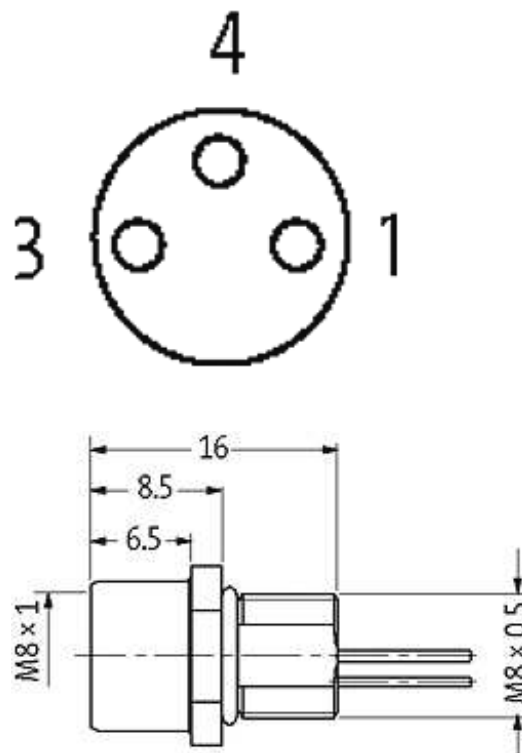

M8 FEMALE FLANGE PLUG A CODED FRONT MOUNT

PP-wires 3x0.25 0.3m

Front mounting
Flange M8 female
with multi-strand wire
3-pole

[Link to Product](#)**Illustration**

Female

Product may differ from Image

Form

Form 08571

Cables

Cable number	970
No./diameter of wires	3 × 0.25 mm ²
Wire isolation	PP (br, bk, bl)
Shore hardness outer jacket	70 ± 5D
Outer Ø	approx. 1.25 mm
Bend radius (fixed)	5 × outer Ø
Bend radius (moving)	10 × outer Ø
Temperature range (fixed)	-40...+80 °C
Temperature range (mobile)	-25...+80 °C

General data

Temperature range -25...+85 °C

Technical Data

Operating voltage	max. 60 V AC/DC
Operating current per contact	max. 4 A
Locking of ports	Screw thread M8 × 1 mm (recommended torque 0.4 Nm) self-securing

Protection IP66K, IP67 inserted and tightened (EN 60529)

Commercial data

country of origin	DE
customs tariff number	85444290
minimum order quantity	1