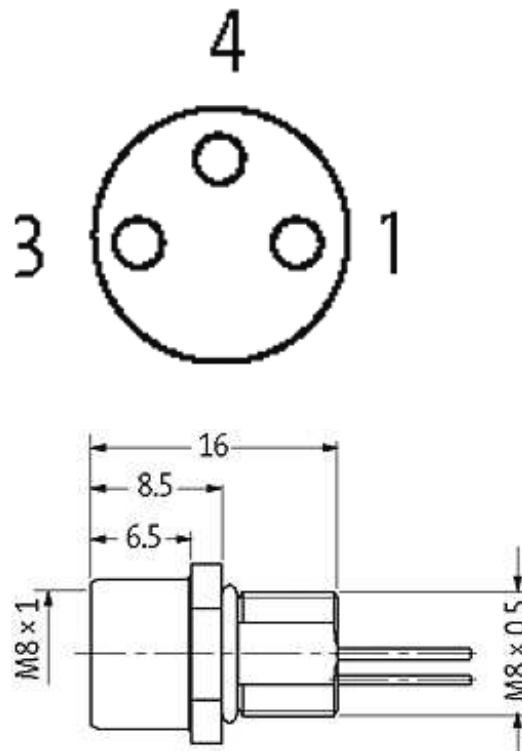

M8 FEMALE FLANGE PLUG A CODED FRONT MOUNT

PP-wires 3x0.25 0.5m

Front mounting
Flange M8 female
with multi-strand wire
3-pole

[Link to Product](#)**Illustration**

Female

Product may differ from Image

Form

Form 08571

Cables

Cable number	970
No./diameter of wires	3 × 0.25 mm ²
Wire isolation	PP (br, bk, bl)
Shore hardness outer jacket	70 ± 5D
Outer Ø	approx. 1.25 mm
Bend radius (fixed)	5 × outer Ø
Bend radius (moving)	10 × outer Ø
Temperature range (fixed)	-40...+80 °C
Temperature range (mobile)	-25...+80 °C

General data

Temperature range -25...+85 °C

Technical Data

Operating voltage	max. 60 V AC/DC
Operating current per contact	max. 4 A
Locking of ports	Screw thread M8 × 1 mm (recommended torque 0.4 Nm) self-securing

Protection IP66K, IP67 inserted and tightened (EN 60529)

Commercial data

country of origin	DE
customs tariff number	85444290
minimum order quantity	1