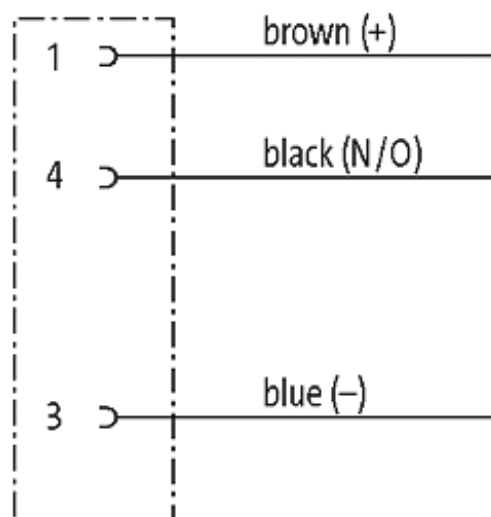

M8 FEMALE FLANGE PLUG A CODED FRONT MOUNT

PP-wires 3x0.25 0.5m

Front mounting
Flange M8 female
with multi-strand wire
3-pole

[Link to Product](#)**Illustration**

Female

Product may differ from Image

Form

Form 08571

Cables

Cable number	970
No./diameter of wires	3 × 0.25 mm ²
Wire isolation	PP (br, bk, bl)
Shore hardness outer jacket	70 ± 5D
Outer Ø	approx. 1.25 mm
Bend radius (fixed)	5 × outer Ø
Bend radius (moving)	10 × outer Ø
Temperature range (fixed)	-40...+80 °C
Temperature range (mobile)	-25...+80 °C

General data

Temperature range -25...+85 °C

Technical Data

Operating voltage	max. 60 V AC/DC
Operating current per contact	max. 4 A
Locking of ports	Screw thread M8 × 1 mm (recommended torque 0.4 Nm) self-securing