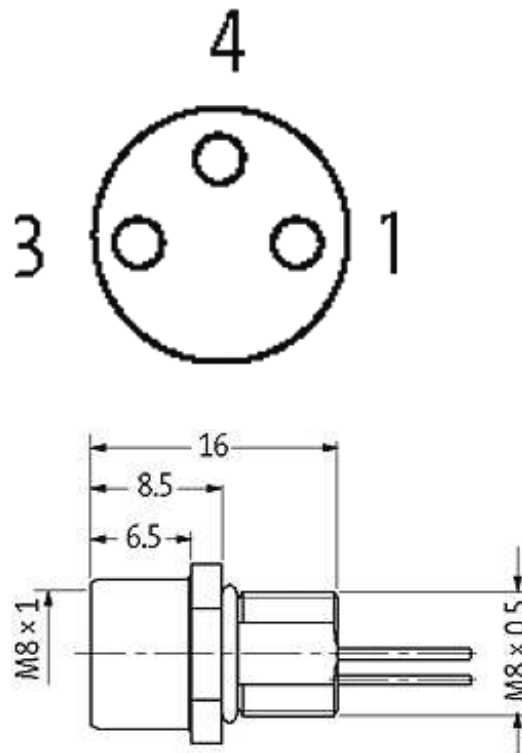

M8 FEMALE FLANGE PLUG A CODED FRONT MOUNT

PP-wires 3x0.25 1m

Front mounting
Flange M8 female
with multi-strand wire
3-pole

[Link to Product](#)**Illustration**

Female

Product may differ from Image

Form

Form 08571

Cables

Cable number	970
No./diameter of wires	3 × 0.25 mm ²
Wire isolation	PP (br, bk, bl)
Shore hardness outer jacket	70 ± 5D
Outer Ø	approx. 1.25 mm
Bend radius (fixed)	5 × outer Ø
Bend radius (moving)	10 × outer Ø
Temperature range (fixed)	-40...+80 °C
Temperature range (mobile)	-25...+80 °C

General data

Temperature range -25...+85 °C

Technical Data

Operating voltage	max. 60 V AC/DC
Operating current per contact	max. 4 A
Locking of ports	Screw thread M8 × 1 mm (recommended torque 0.4 Nm) self-securing

Protection IP66K, IP67 inserted and tightened (EN 60529)

Commercial data

country of origin	DE
customs tariff number	85444290
minimum order quantity	1