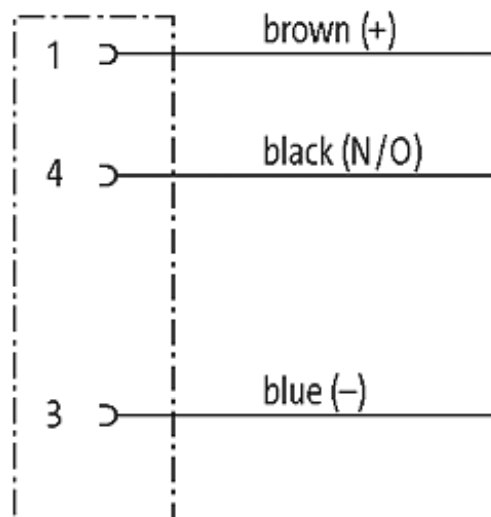

M8 FEMALE FLANGE PLUG A CODED FRONT MOUNT

PP-wires 3x0.25 1m

Front mounting
Flange M8 female
with multi-strand wire
3-pole

[Link to Product](#)**Illustration**

Female

Product may differ from Image

Form

Form 08571

Cables

Cable number	970
No./diameter of wires	3 × 0.25 mm ²
Wire isolation	PP (br, bk, bl)
Shore hardness outer jacket	70 ± 5D
Outer Ø	approx. 1.25 mm
Bend radius (fixed)	5 × outer Ø
Bend radius (moving)	10 × outer Ø
Temperature range (fixed)	-40...+80 °C
Temperature range (mobile)	-25...+80 °C

General data

Temperature range -25...+85 °C

Technical Data

Operating voltage	max. 60 V AC/DC
Operating current per contact	max. 4 A
Locking of ports	Screw thread M8 × 1 mm (recommended torque 0.4 Nm) self-securing