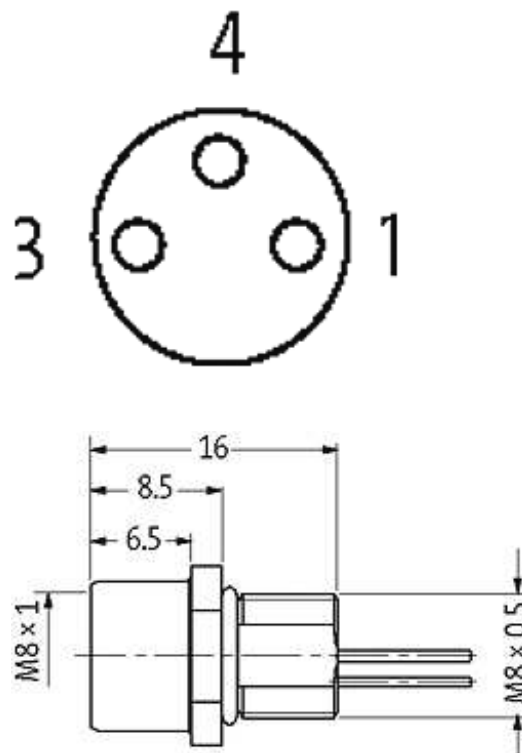

**M8 female receptacle front mount incl. nut**

wires PP 3x0.25 0.2m

Flange M8 female  
3-pole  
Front mounting  
Mounting nut  
with multi-strand wire

**[Link to Product](#)****Illustration**

# Female

Product may differ from Image

## Cables

Cable number	970
No./diameter of wires	3 × 0.25 mm <sup>2</sup>
Wire isolation	PP (br, bk, bl)
Shore hardness outer jacket	70 ± 5D
Outer Ø	approx. 1.25 mm
Bend radius (fixed)	5 × outer Ø
Bend radius (moving)	10 × outer Ø
Temperature range (fixed)	-40...+80 °C
Temperature range (mobile)	-25...+80 °C

## Technical Data

Operating voltage	max. 60 V AC/DC
Operating current per contact	max. 4 A
Locking of ports	Screw thread M8 × 1 mm (recommended torque 0.4 Nm) self-securing
Protection	IP66K, IP67 inserted and tightened (EN 60529)