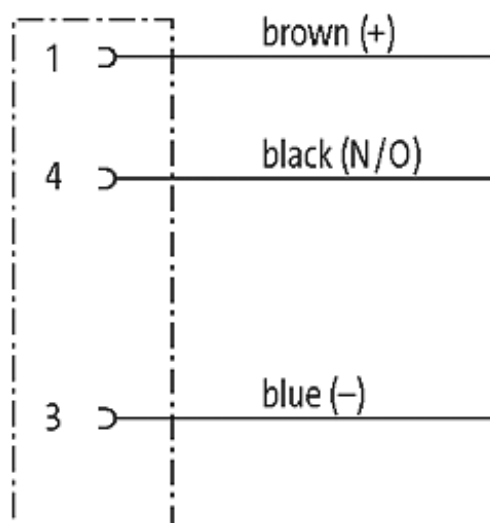

**M8 female receptacle front mount incl. nut**

wires PP 3x0.25 0.2m

Flange M8 female  
3-pole  
Front mounting  
Mounting nut  
with multi-strand wire

**[Link to Product](#)****Illustration**

# Female

Product may differ from Image