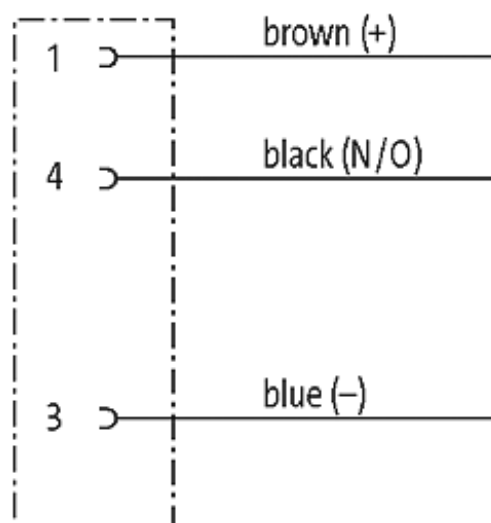

M8 female receptacle front mount incl. nut

wires PP 3x0.25 0.5m

Flange M8 female
3-pole
Front mounting
Mounting nut
with multi-strand wire

[Link to Product](#)**Illustration**

Female

Product may differ from Image

Form

Form 08573

Cables

Cable number	970
No./diameter of wires	3 × 0.25 mm ²
Wire isolation	PP (br, bk, bl)
Shore hardness outer jacket	70 ± 5D
Outer Ø	approx. 1.25 mm
Bend radius (fixed)	5 × outer Ø
Bend radius (moving)	10 × outer Ø
Temperature range (fixed)	-40...+80 °C
Temperature range (mobile)	-25...+80 °C