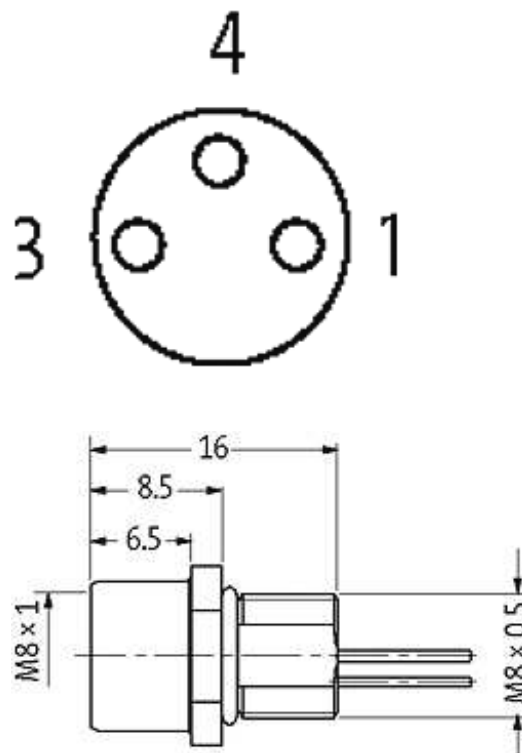

M8 female receptacle front mount incl. nut

wires PP 3x0.25 0.5m

Flange M8 female
3-pole
Front mounting
Mounting nut
with multi-strand wire

[Link to Product](#)**Illustration**

Female

Product may differ from Image

Form

Form 08573

Cables

Cable number	970
No./diameter of wires	3 × 0.25 mm ²
Wire isolation	PP (br, bk, bl)
Shore hardness outer jacket	70 ± 5D
Outer Ø	approx. 1.25 mm
Bend radius (fixed)	5 × outer Ø
Bend radius (moving)	10 × outer Ø
Temperature range (fixed)	-40...+80 °C
Temperature range (mobile)	-25...+80 °C

Technical Data

Operating voltage	max. 60 V AC/DC
Operating current per contact	max. 4 A
Locking of ports	Screw thread M8 × 1 mm (recommended torque 0.4 Nm) self-securing
Protection	IP66K, IP67 inserted and tightened (EN 60529)