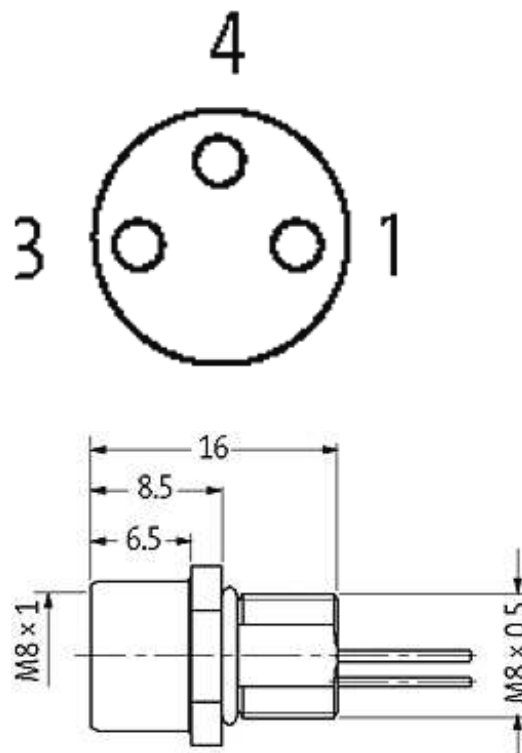

**M8 female receptacle front mount incl. nut**

wires 3x0.25 1m

Flange M8 female  
3-pole  
Front mounting  
Mounting nut  
with multi-strand wire

[Link to Product](#)**Illustration**

# Female

Product may differ from Image

## Cables

Cable number	970
No./diameter of wires	3 × 0.25 mm <sup>2</sup>
Wire isolation	PP (br, bk, bl)
Shore hardness outer jacket	70 ± 5D
Outer Ø	approx. 1.25 mm
Bend radius (fixed)	5 × outer Ø
Bend radius (moving)	10 × outer Ø
Temperature range (fixed)	-40...+80 °C
Temperature range (mobile)	-25...+80 °C

## Technical Data

Operating voltage	max. 60 V AC/DC
Operating current per contact	max. 4 A
Locking of ports	Screw thread M8 × 1 mm (recommended torque 0.4 Nm) self-securing
Protection	IP66K, IP67 inserted and tightened (EN 60529)