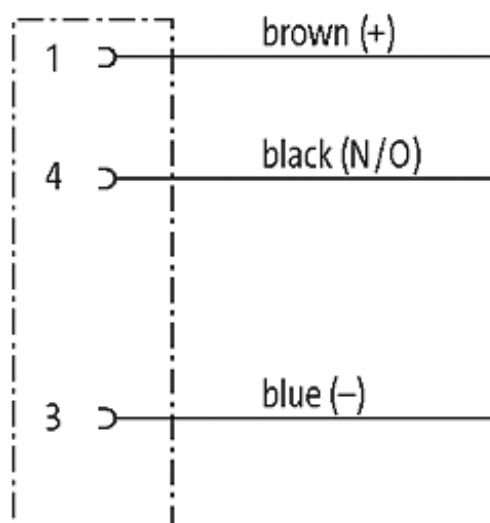

**M8 female receptacle front mount incl. nut**

wires 3x0.25 1m

Flange M8 female  
3-pole  
Front mounting  
Mounting nut  
with multi-strand wire

[Link to Product](#)**Illustration**

# Female

Product may differ from Image